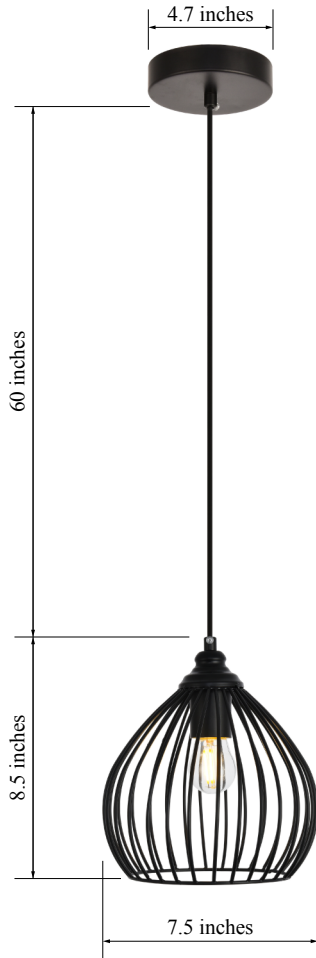

PRODUCT SPECIFICATION SHEET

COLLECTION

1-Light Pendant lamp Iron Shade

Black
Item No:LDPD2093

Copper
Item No:LDPD2094

Available Finishes

Dimensions

Canopy Size(in)	D4.7"H1"
Chain/Rod Length	60"
Length	N/A
Width	7.5"
Height	8.5"
Maximum Height	68.5"

Specifications

Finish	2 Finishes
Material	Iron
Glass Color	N/A
Type	Pendant lamp
Hanging Device	Cord
Voltage	110-125V
Dimmable	Yes
Warranty	1 Year Limited
Shipment Type	Small Parcel

Bulb / Socket

Socket Type	E26
Number of Lights	1
Wattage/Bulb	40W
Included	No

Installation

Indoor/Outdoor	Indoor
Dry/Wet/Damp	Dry
Weight	1.6 LBS
Wire Length	60"
Safety Rating	ETL Listed