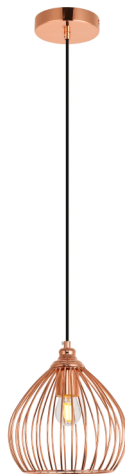

PRODUCT SPECIFICATION SHEET

COLLECTION

1-Light Pendant lamp Iron Shade

Black
Item No:LDPD2093

Copper
Item No:LDPD2094

Available Finishes

Dimensions

Canopy Size(in)	D4.7"H1"
Chain/Rod Length	60"
Length	N/A
Width	7.5"
Height	8.5"
Maximum Height	68.5"

Specifications

Finish	2 Finishes
Material	Iron
Glass Color	N/A
Type	Pendant lamp
Hanging Device	Cord
Voltage	110-125V
Dimmable	Yes
Warranty	1 Year Limited
Shipment Type	Small Parcel

Bulb / Socket

Socket Type	E26
Number of Lights	1
Wattage/Bulb	40W
Included	No