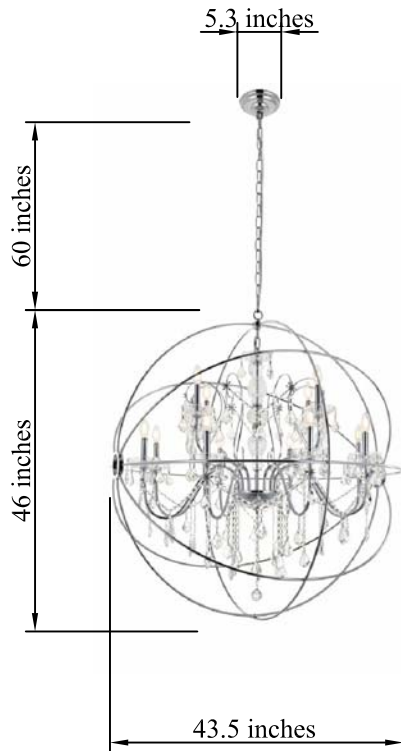

PRODUCT SPECIFICATION SHEET

CORDELIA COLLECTION

CORDELIA 12-Light Chrome Pendant Clear Crystal

Chrome
Item No:LD8801D43C

Black
Item No:LD8801D43BK

Black Gold
Item No:LD8801D43GB

Available Finishes

Dimensions

Canopy Size(in)	D5.3"H1.2"
Chain/Rod Length	60"
Length	N/A
Width	43.5"
Height	46"
Maximum Height	106"

Specifications

Finish	3 Finishes
Material	Iron / Glass / Crystal
Crystal / Glass Color	Clear
Type	Pendant
Hanging Device	Chain
Voltage	110-125V
Dimmable	No
Warranty	1 Year Limited
Shipment Type	Small Parcel

Bulb / Socket

Socket Type	E12
Number of Lights	12
Wattage/Bulb	40W
Included	No

Installation

Indoor/Outdoor	Indoor
Dry/Wet/Damp	Dry
Weight	36.7 LBS
Wire Length	116"
Safety Rating	UL Listed