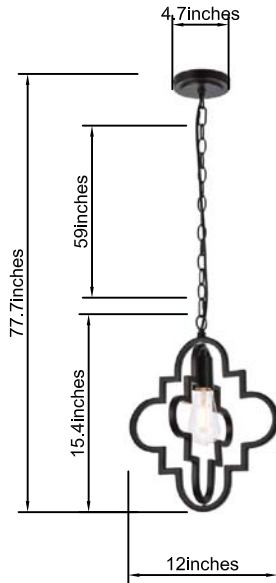

## SANDARA COLLECTION

SANDARA 1-Light Black Pendant Lamp

Black  
Item No:LD7062D12BK

Brass  
Item No:LD7062D12BR

Available Finishes

### Dimensions

Canopy Size(in)	ø4.7" H1.0"
Chain/Rod Length	59"
Length	12"
Width	10.7"
Height	15.4"
Maximum Height	77.7"

### Specifications

Finish	2 Finishes
Material	Metal
Glass Color	N/A
Type	Pendant Lamp
Hanging Device	Chain
Voltage	110-125V
Dimmable	No
Warranty	1Year Limited
Shipment Type	Small Parcel

### Bulb / Socket

Socket Type	E26
Number of Lights	1
Wattage/Bulb	40W
Included	No