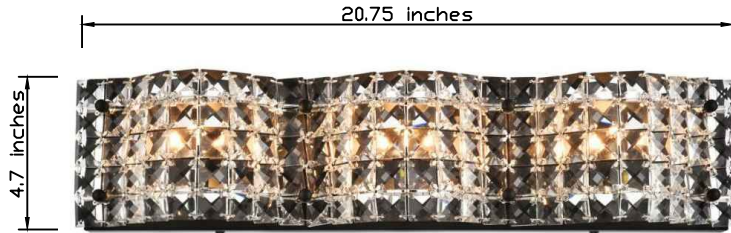

## TATE COLLECTION

TATE 3-Lights Black Wall Lamp Clear Crystal

Black  
Item No:LD7001W21BK

Chrome  
Item No:LD7001W21C

Available Finishes

### Dimensions

Back plate Size(in)	L14.2" W4.4" H0.7"
Width	20.75"
Extension	3.5"
Height	4.7"
Maximum Height	N/A

### Specifications

Finish	1 Finish
Material	Iron / Crystal
Crystal Color	Clear
Type	Wall lamp
Hanging Device	N/A
Voltage	110-125V
Dimmable	Yes
Warranty	2 Year Limited
Shipment Type	Small Parcel