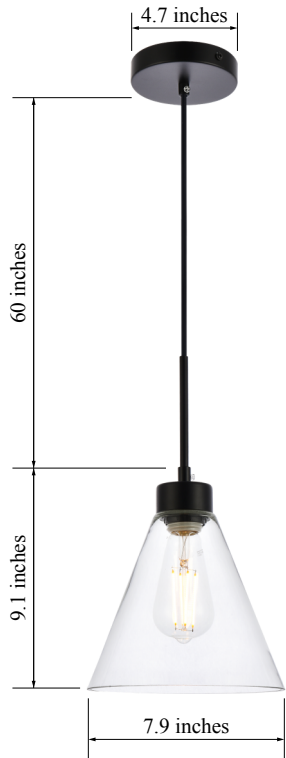

PRODUCT SPECIFICATION SHEET

MERA COLLECTION

Mera 1-Light Pendant lamp Clear Glass

Black
Item No:LD2501BK

Brass
Item No:LD2501BR

Available Finishes

Dimensions

Canopy Size(in)	D4.7"H1"
Chain/Rod Length	60"
Length	N/A
Width	7.9"
Height	9.1"
Maximum Height	69.1"

Specifications

Finish	2 Finishes
Material	Iron / Glass
Glass Color	Clear
Type	Pendant lamp
Hanging Device	Cord
Voltage	110-125V
Dimmable	Yes
Warranty	1 Year Limited
Shipment Type	Small Parcel

Bulb / Socket

Socket Type	E26
Number of Lights	1
Wattage/Bulb	40W
Included	No

Installation

Indoor/Outdoor	Indoor
Dry/Wet/Damp	Dry
Weight	2.2 LBS
Wire Length	60"
Safety Rating	ETL Listed