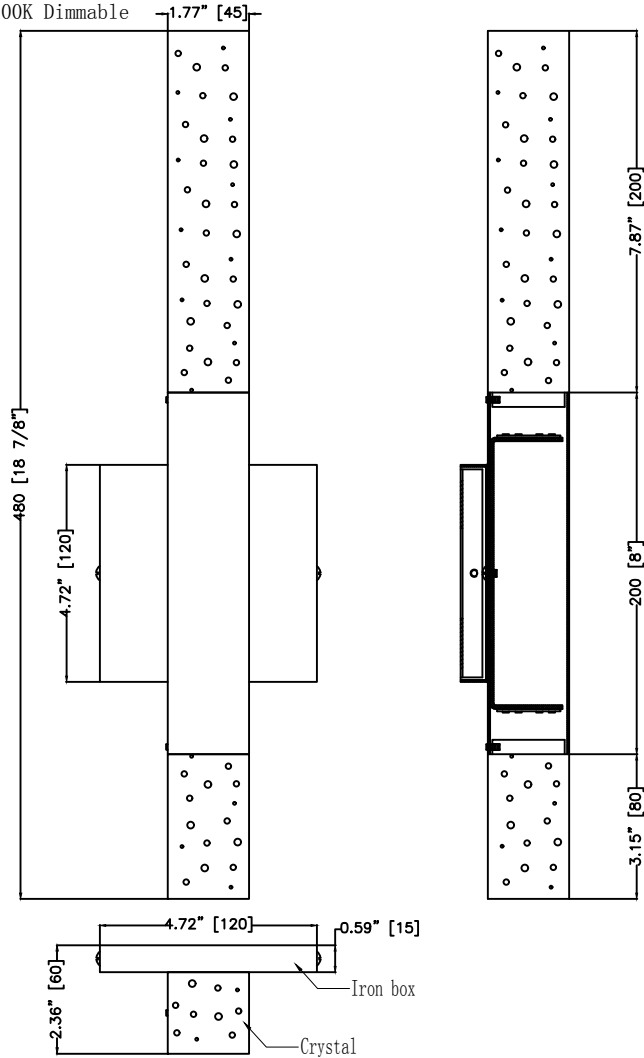

Finish:
 Colorway 1:Chrome
 Colorway 2:Gold
 Crystal:Clear
 Cord:
 Type of Bulb:AC LED 10W
 Number of Bulb: 2PCS
 Color temperature:3000K Dimmable

Model#:	5203W5C/G	Life Based on 3hrs/day (Years)	18 Years
Number of Tiers:	1	Dimmable :	Yes
		Lumen:	800lm
Fixture Material:	Crystal & Metal	CRI:	80
		Dry/Wet/damp	Dry
Shades Included:		Watts:	5W
Shade Material:		Watt Equivalent:	
Shade Color:		Max Wattage:	10W
Shade Shape:		Voltage:	120V
Shade Height:		Finish:	Chrome/Gold+Clear
Shade Width:		Hardware Finish:	Chrome/Gold
Shade Length:		Hardware Material:	iron
Back plate included:	Yes	Crystal Trim:	RC
Back plate finish:	Gold	Crystal Color :	
Back plate Height:	0.59"	UL & Ulc Standard:	
Back Plate Width:	4.72"	Product Weight:	4.4
Back Plate Length:	4.72"	Shipment type:	Small Parcel
Wire Included (INCH):	10"	Box 1 Length:	10.62"
Assembly required	Yes	Box 1 Width:	6.69"
Length (in.)		Box 1 Height:	7.28"
Width / Diameter (in.)	4.72"	Box 1 Weight :	5.06
Height (in.)	18.875"	Box 2 Length:	
Extension (in.):	2.36"	Box 2 Width:	
Light Bulbs:	2	Box 2 Height:	
Bulb Type:	AC LED	Box 2 Weight :	
Color temperature:	3000K		
Average Life (hours):	20000 hours		
Estimated Yearly Energy cost (11¢/kWh)			

FACTORY	
ITEM NO.	5203W5C/G
DRAFTER	(name of person who did the drawing)
DATE	Date of the latest revision