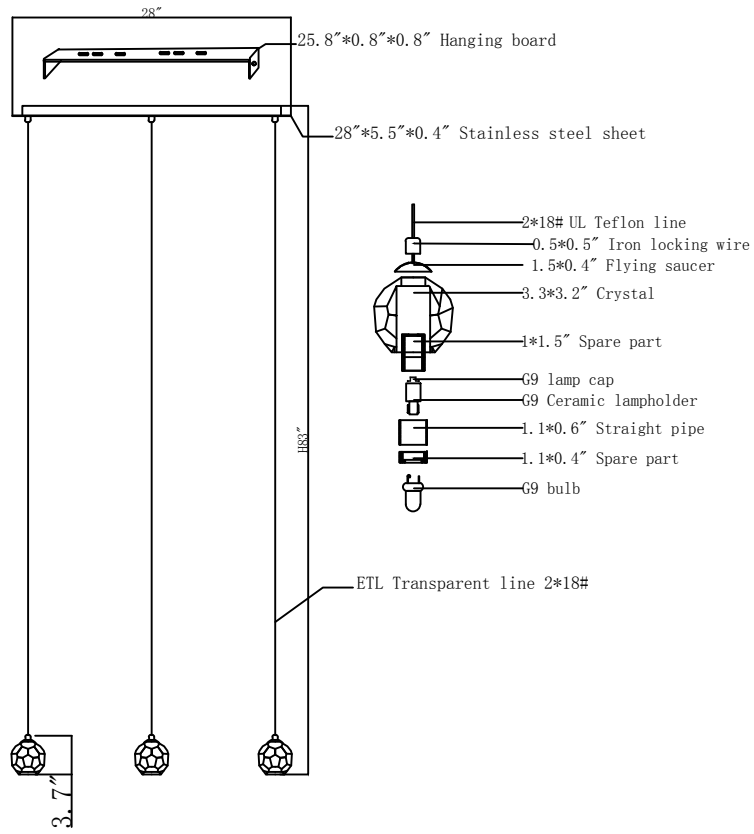

Finish:
 Colorway 1:Chrome
 Colorway 2:Gold
 Colorway 3:Black
 Crystal:Clear
 Cord:
 Type of Bulb:G9
 Number of Bulb: 3

Model#:	3505D28C/G/BK	Chain/Rod/Cord item#:	
Number of Tiers:	1	Wire Included (INCH):	78"
		Wire color:	Transparent
Fixture Material:	Stainless steel & Crystal Glass	Assembly required	No
Shades Included:	yes	Light Bulbs	3
		Bulb Type:	G9
Shade Material:	Crystal	Color temperature:	
		Average Life (hours):	
Shade Color:	Clear	Estimated Yearly Energy cost (11¢/kWh)	
Shade Shape:	Circularity	Life Based on 3hrs/day (Years)	
Shade Height:	3.2"	Dimmable :	
		Lumen:	
Shade Width:	3.3"	CRI:	
Shade Length:		Dry/Wet/damp	Dry
		Watts:	40W
		Watt Equivalent:	
Hanging Device:	ETL18#Transparent Line	Max Wattage:	120W
		Voltage:	110-120V
Adjustable:	Yes	Finish:	Chrome/Glod/Black+Clear
		Hardware Finish:	Chrome&Glod&Black
Minimum Hanging Height:	20"	Hardware Material:	Iron + stainless steel
Maximum Hanging Height:	83"	Crystal Trim:	
Length (in.)	28"	Crystal Color :	
Width / Diameter (in.)	5.5"	UL & ULc Standard :	Yes
Height (in.)	3.7"	Product Weight:	8 LBS
Inside Fixture Length (in.)		Hanging Weight (Frame Only)	
Inside Fixture Width/Diameter (in.)		Hanging Weight W/Crystal	
Inside Fixture Height (in.)		Shipment type:	Small Parcel
Canopy:	Yes	Number of Boxes :	1
Canopy Height	1"	Box 1 Length:	26"
Canopy Width	5.5"	Box 1 Width:	7"
Canopy Length	28"	Box 1 Height:	8.6"
		Box 1 Weight (LBS):	9 LBS
Chain/Rod/Cord Included (INCH)	78"	Box 2 Length:	
		Box 2 Width:	
Chain/Rod/Cord finish:	Transparent	Box 2 Height:	
		Box 2 Weight (LBS):	

FACTORY	
ITEM NO.	3505D28C/G/BK
DRAFTER	
DATE	Date of the latest revision