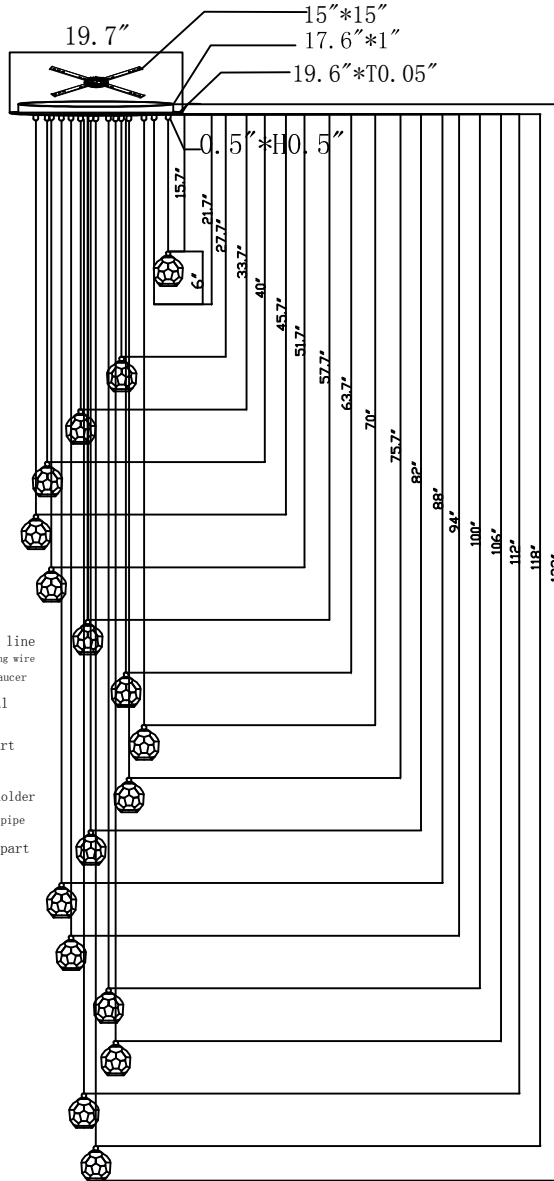

Finish:
 Colorway 1:Chrome
 Colorway 2:Gold
 Colorway 3:Black
 Crystal:Clear
 Cord:
 Type of Bulb: G9
 Number of Bulb:18PCS

Model#:	3505D20C/G/BK	Chain/Rod/Cord item#:	
Number of Tiers:	1	Wire Included (INCH):	118"
Fixture Material:	Stainless steel & Crystal Glass	Wire color:	Transparent
Shades Included:	Yes	Assembly required	No
Shade Material:	Crystal	Light Bulbs:	18
Shade Color:	Clear	Bulb Type:	G9
Shade Shape:	Circularity	Average Life (hours):	
Shade Height:	3.2"	Estimated Yearly Energy cost (11¢/kWh)	
Shade Width:	3.3"	Life Based on 3hrs/day (Years)	
Shade Length:		Dimmable :	
Hanging Device:	ETL18#Transparent Line	Lumen:	
Adjustable:	Yes	CRI:	
Minimum Hanging Height:	60"	Dry/Wet/damp	Dry
Maximum Hanging Height:	122"	Watts:	40W
Length (in.)		Watt Equivalent:	
Width / Diameter (in.)	19.7"	Max Wattage:	720W
Height (in.)	3.7"	Voltage:	110-120V
Inside Fixture Length (in.)		Finish:	Chrome/Glod/Black+Clear
Inside Fixture Width/Diameter (in.)		Hardware Finish:	Chrome&Glod&Black
Inside Fixture Height (in.)		Hardware Material:	Iron + stainless steel
Canopy:	Yes	Crystal Trim:	
Canopy Height	1"	Crystal Color :	
Canopy Width	19.7"	UL & ULc Standard :	Yes
Canopy Length		Product Weight:	34 LBS
Chain/Rod/Cord Included (INCH)	118"	Hanging Weight (Frame Only)	
Chain/Rod/Cord finish:	Transparent	Hanging Weight W/Crystal	
		Shipment type:	Small Parcel
		Number of Boxes :	1
		Box 1 Length:	22"
		Box 1 Width:	22"
		Box 1 Height:	8"
		Box 1 Weight (LBS):	39 LBS
		Box 2 Length:	
		Box 2 Width:	
		Box 2 Height:	
		Box 2 Weight (LBS):	

FACTORY	
ITEM NO.	3505D20C/G/BK
DRAFTER	
DATE	Date of the latest revision