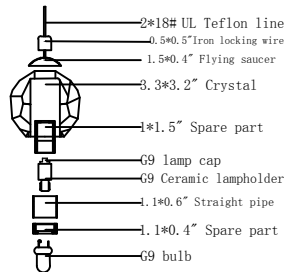

Finish:
 Colorway 1:Chrome
 Colorway 2:Gold
 Colorway 3:Black
 Crystal:Clear
 Cord:
 Type of Bulb: G9
 Number of Bulb:18PCS

Model#:	3505D20C/G/BK	Chain/Rod/Cord item#:	
Number of Tiers:	1	Wire Included (INCH):	118"
Fixture Material:	Stainless steel & Crystal Glass	Wire color:	Transparent
Shades Included:	Yes	Assembly required	No
Shade Material:	Crystal	Light Bulbs:	18
Shade Color:	Clear	Bulb Type:	G9
Shade Shape:	Circularity	Average Life (hours):	
Shade Height:	3.2"	Estimated Yearly Energy cost (11¢/kWh)	
Shade Width:	3.3"	Life Based on 3hrs/day (Years)	
Shade Length:		Dimmable :	
Hanging Device:	ETL18#Transparent Line	Lumen:	
Adjustable:	Yes	CRI:	
Minimum Hanging Height:	60"	Dry/Wet/damp	Dry
Maximum Hanging Height:	122"	Watts:	40W
Length (in.)		Watt Equivalent:	
Width / Diameter (in.)	19.7"	Max Wattage:	720W
Height (in.)	3.7"	Voltage:	110-120V
Inside Fixture Length (in.)		Finish:	Chrome/Glod/Black+Clear
Inside Fixture Width/Diameter (in.)		Hardware Finish:	Chrome&Glod&Black
Inside Fixture Height (in.)		Hardware Material:	Iron + stainless steel
Canopy:	Yes	Crystal Trim:	
Canopy Height	1"	Crystal Color :	
Canopy Width	19.7"	UL & ULc Standard :	Yes
Canopy Length		Product Weight:	34 LBS
Chain/Rod/Cord Included (INCH)	118"	Hanging Weight (Frame Only)	
Chain/Rod/Cord finish:	Transparent	Hanging Weight W/Crystal	
		Shipment type:	Small Parcel
		Number of Boxes :	1
		Box 1 Length:	22"
		Box 1 Width:	22"
		Box 1 Height:	8"
		Box 1 Weight (LBS):	39 LBS
		Box 2 Length:	
		Box 2 Width:	
		Box 2 Height:	
		Box 2 Weight (LBS):	