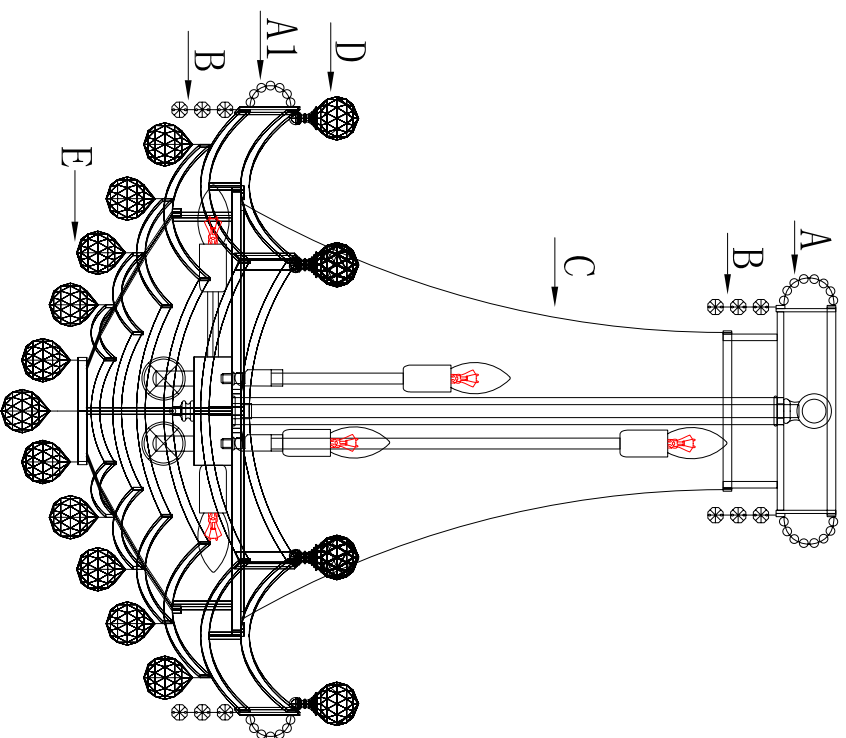

Crystal Equipped

Model : 2902 D24" H32" L15

No	Quantity
A	348strings
A1	1104strings
B	126strings
C	24strings
D	6strings
E	91strings

A	●—8mm	A1	●—10mm
(Bind)		(Bind)	
B	 14mmX3pcs	C	 14mm*23pcs length: 475mm
(Small button)		(Small button, two head mediums button up.)	
D	 40mmX1pcs (Lock)	E	 40mmX1pcs