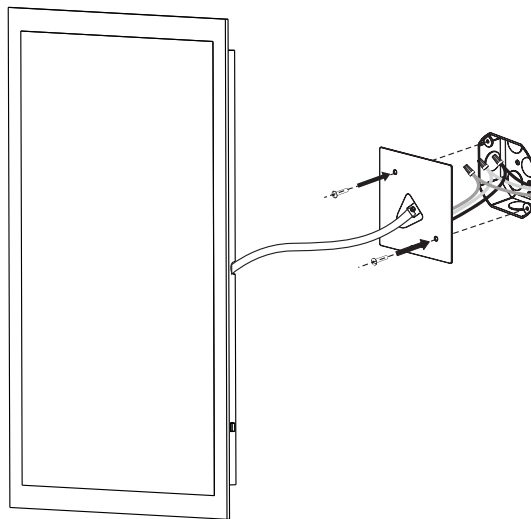

Caution:

- In order to avoid overheating, do not cover the mirror.
- Switch off the mains supply and remove the appropriate fuse or switch off the appropriate circuit breaker before commencing installation
- Make sure that there is no danger that the cord or extension cord is inadvertently be pulled or cause anyone to trip when in use.

Assembly/User Instruction

Please read all instructions carefully. Before you proceed to install, make sure that the power supply is turned off and remains off until installation is complete.

Please note that each part has been assigned a number and proceed in a numerical order.

STEP1. Mark the position of the hanging screw.

STEP2. Fix the screw.

STEP3. Connect to the main supply

STEP4. Hang up the Mirror on the wall

Installation Dimensions:

MODEL	A(inch)	B(inch)	C(inch)	Hanged Vertically		Hanged Horizontally	
				D(inch)	E(inch)	F(inch)	G(inch)
MRE-6103	24	30	1.93	18.74	18.97	24.72	12.99
MRE-6104	24	40	1.93	18.74	28.98	34.72	12.99
MRE-6113	24	30	1.93	18.74	18.97	24.72	12.99
MRE-6114	24	40	1.93	18.74	28.98	34.72	12.99
MRE-6110	32	40	1.93	26.73	28.98	34.72	20.98
MRE-6120	32	40	1.93	26.73	28.98	34.72	20.98