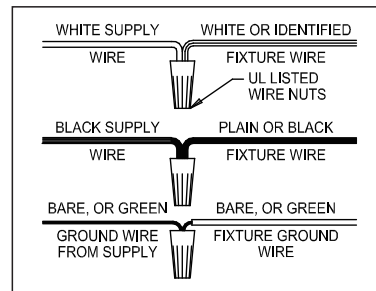

Assembly/User Instruction

Please read all instructions carefully. Before you proceed to install, make sure that the power supply is turned off and remains off until installation is complete.

Please note that each part has been assigned a number and proceed in a numerical order.

STEP1. Mark the position of the hanging screw.

STEP2. Fix the screw.

STEP3. Connect to the main supply

STEP4. Hang up the Mirror on the wall

Installation Dimensions:

MODEL	A(inch)	B(inch)	C(inch)	Hanged Vertically		Hanged Horizontally	
				D(inch)	E(inch)	F(inch)	G(inch)
MRE-6103	24	30	1.93	18.74	18.97	24.72	12.99
MRE-6104	24	40	1.93	18.74	28.98	34.72	12.99
MRE-6113	24	30	1.93	18.74	18.97	24.72	12.99
MRE-6114	24	40	1.93	18.74	28.98	34.72	12.99
MRE-6110	32	40	1.93	26.73	28.98	34.72	20.98
MRE-6120	32	40	1.93	26.73	28.98	34.72	20.98