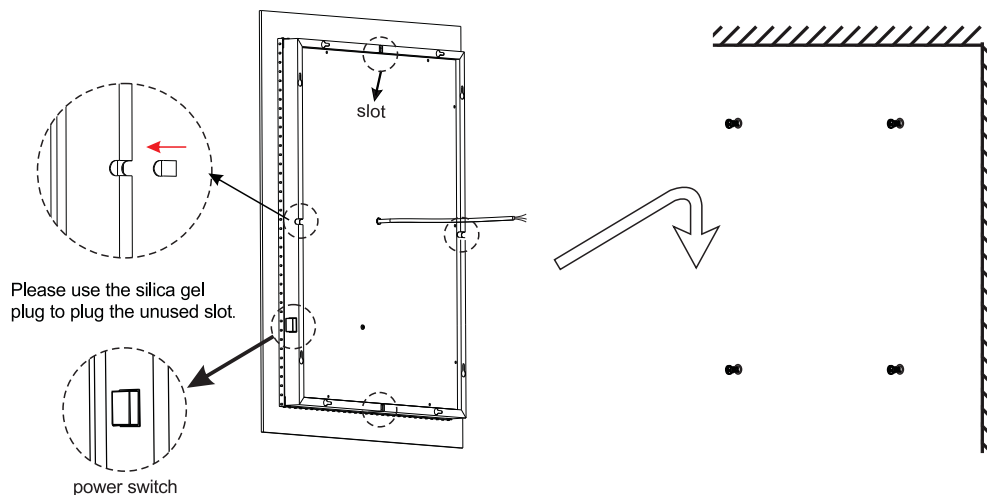

STEP1. Mark the position of the hanging screw.

STEP2. Fix the screw.

STEP3. Connect to the main supply

STEP4. Hang up the Mirror on the wall

Installation Dimensions:

MODEL	A(inch)	B(inch)	C(inch)	Hanged Vertically		Hanged Horizontally	
				D(inch)	E(inch)	F(inch)	G(inch)
MRE-6103	24	30	1.93	18.74	18.97	24.72	12.99
MRE-6104	24	40	1.93	18.74	28.98	34.72	12.99
MRE-6113	24	30	1.93	18.74	18.97	24.72	12.99
MRE-6114	24	40	1.93	18.74	28.98	34.72	12.99
MRE-6110	32	40	1.93	26.73	28.98	34.72	20.98
MRE-6120	32	40	1.93	26.73	28.98	34.72	20.98