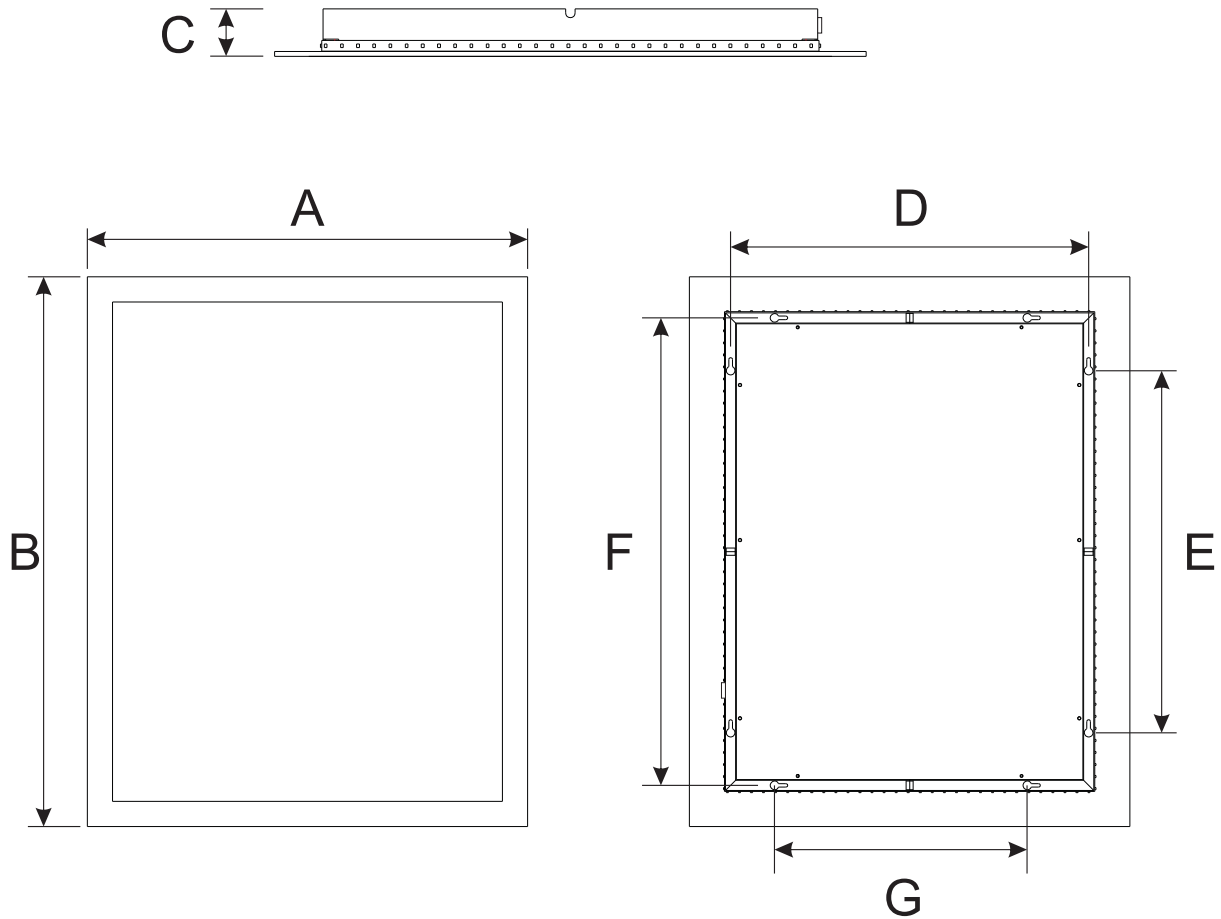

STEP1. Mark the position of the hanging screw.

STEP2. Fix the screw.

STEP3. Connect to the main supply

STEP4. Hang up the Mirror on the wall

Installation Dimensions:

MODEL	A(inch)	B(inch)	C(inch)	Hanged Vertically		Hanged Horizontally	
				D(inch)	E(inch)	F(inch)	G(inch)
MRE-6103	24	30	1.93	18.74	18.97	24.72	12.99
MRE-6104	24	40	1.93	18.74	28.98	34.72	12.99
MRE-6113	24	30	1.93	18.74	18.97	24.72	12.99
MRE-6114	24	40	1.93	18.74	28.98	34.72	12.99
MRE-6110	32	40	1.93	26.73	28.98	34.72	20.98
MRE-6120	32	40	1.93	26.73	28.98	34.72	20.98