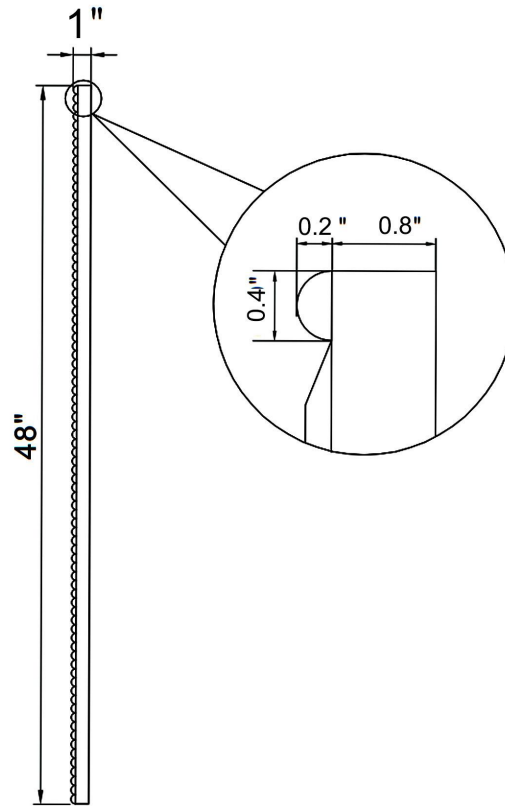

Front view

Side view

Back view

DWG. NO.

MODEL NO:
MR33248S

SPEC NO:

QUANTITY:

DATE:

Model #	Product Type	Product Description	Hand Painted	Product Width(in)	Product Depth(in)	Product Height(in)	Mirror Width
MR33248S	Mirror	Mirror 32"x48"x1" Antique Silver	YES	32	1	48	24
Mirror Depth	Mirror Height	Frame shape	Orientation	Frame finish	Frame material	Mounting /attachment type	Number of brackets
0.16	40	Rectangle	Vertical	Antique Silver	MDF	Metal hook	4
Beveled glass	Frameless	Package LENGTH	Packaged WIDTH	Packaged HEIGHT	Package Weight	Product weight	Shipment Type
Yes	NO	51.97	35.83	5.31	46.31	33.08	Small Parcel
"Any certificatio Californian?(CARB/ TSCA VI)"	"Furniture/Vanity:California Proposition 65 warning required"						
Yes	Yes						

DWG. NO.														
MODEL NO: MR33248S														
SPEC NO:														
QUANTITY:														
DATE:														
CHECKED BY:														
FOR PROPOSAL ONLY ALL DIMENSIONS TO BE VERIDIED														
PROJECT:														
COLOR:														
FINISH:														
<table border="1"> <thead> <tr> <th colspan="2">REVISIONS</th> </tr> </thead> <tbody> <tr><td>1</td><td></td></tr> <tr><td>2</td><td></td></tr> <tr><td>3</td><td></td></tr> <tr><td>4</td><td></td></tr> <tr><td>5</td><td></td></tr> <tr><td>6</td><td></td></tr> </tbody> </table>	REVISIONS		1		2		3		4		5		6	
REVISIONS														
1														
2														
3														
4														
5														
6														
 ELEGANT FURNITURE & LIGHTING™														
500-550 E. Erie Avenue Philadelphia PA 19134 1-888-388-3390														