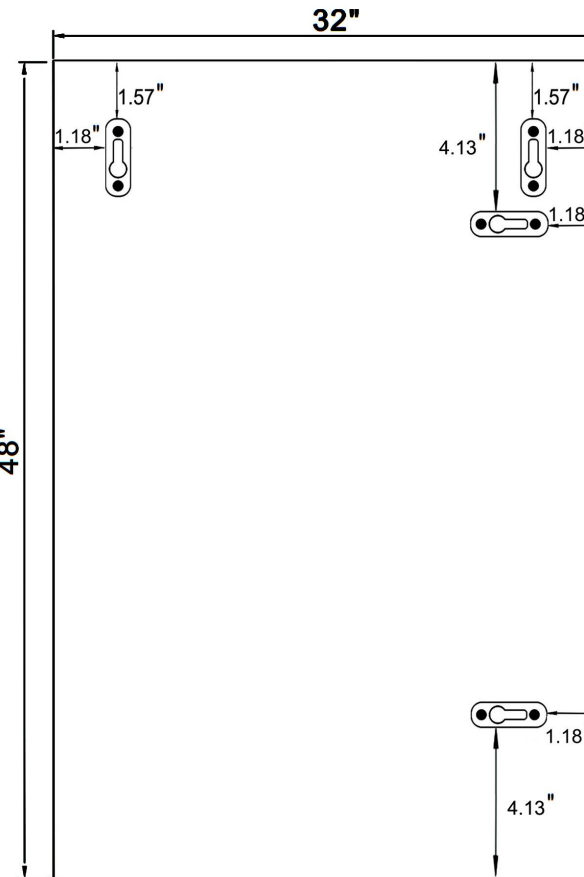

Front view

Side view

Back view

DWG. NO.

MODEL NO:
MR33248S

SPEC NO:

QUANTITY:

DATE:

Model #	Product Type	Product Description	Hand Painted	Product Width(in)	Product Depth(in)	Product Height(in)	Mirror Width
MR33248S	Mirror	Mirror 32"x48"x1" Antique Silver	YES	32	1	48	24
Mirror Depth	Mirror Height	Frame shape	Orientation	Frame finish	Frame material	Mounting /attachment type	Number of brackets
0.16	40	Rectangle	Vertical	Antique Silver	MDF	Metal hook	4
Beveled glass	Frameless	Package LENGTH	Packaged WIDTH	Packaged HEIGHT	Package Weight	Product weight	Shipment Type
Yes	NO	51.97	35.83	5.31	46.31	33.08	Small Parcel
"Any certificatio Californian?(CARB/ TSCA VI)"	"Furniture/Vanity:California Proposition 65 warning required"						
Yes	Yes						