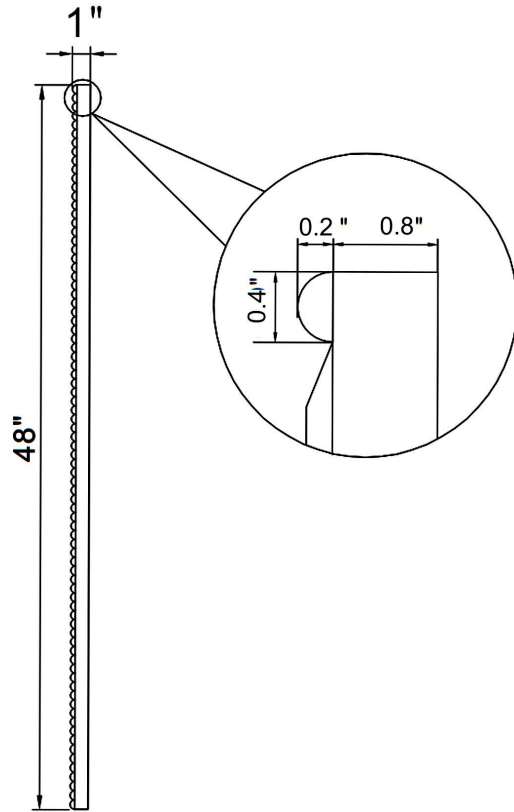

Front view

Side view

Back view

DWG. NO.

MODEL NO:  
MR33248BL

SPEC NO:

QUANTITY:

DATE:

500-550 E. Erie Avenue

Philadelphia PA 19134

1-888-388-3390

Model #	Product Type	Product Description	Hand Painted	Product Width(in)	Product Depth(in)	Product Height(in)	Mirror Width
MR33248BL	Mirror	Mirror 32"x48"x1" Blue	YES	32	1	48	24
Mirror Depth	Mirror Height	Frame shape	Orientation	Frame finish	Frame material	Mounting /attachment type	Number of brackets
0.16	40	Rectangle	Vertical	Blue	MDF	Metal hook	4
Beveled glass	Frameless	Package LENGTH	Packaged WIDTH	Packaged HEIGHT	Package Weight	Product weight	Shipment Type
Yes	NO	51.97	35.83	5.31	46.31	33.08	Small Parcel
"Any certificatio Californian?(CARB/ TSCA VI)"	"Furniture/Vanity:California Proposition 65 warning required"						
Yes	Yes						

<b>DWG. NO.</b>														
<b>MODEL NO:</b> MR33248BL														
<b>SPEC NO:</b>														
<b>QUANTITY:</b>														
<b>DATE:</b>														
<b>CHECKED BY:</b>														
<b>FOR PROPOSAL ONLY ALL DIMENSIONS TO BE VERIFIED</b>														
<b>PROJECT:</b>														
<b>COLOR:</b>														
<b>FINISH:</b>														
<table border="1"> <thead> <tr> <th colspan="2">REVISIONS</th> </tr> </thead> <tbody> <tr><td>1</td><td></td></tr> <tr><td>2</td><td></td></tr> <tr><td>3</td><td></td></tr> <tr><td>4</td><td></td></tr> <tr><td>5</td><td></td></tr> <tr><td>6</td><td></td></tr> </tbody> </table>	REVISIONS		1		2		3		4		5		6	
REVISIONS														
1														
2														
3														
4														
5														
6														
 <b>ELEGANT</b> FURNITURE & LIGHTING™														
<b>500-550 E. Erie Avenue</b> <b>Philadelphia PA 19134</b> <b>1-888-388-3390</b>														