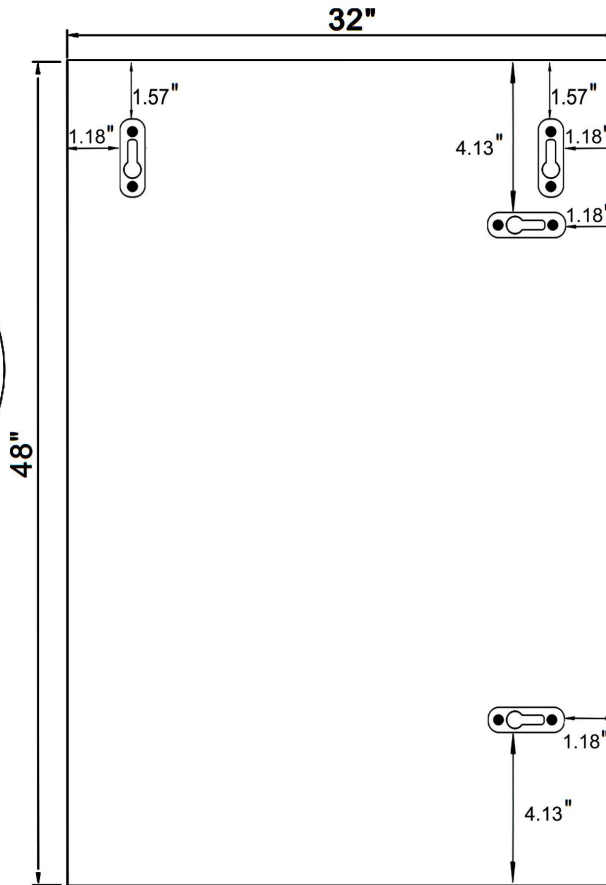

Front view

Side view

Back view

DWG. NO.

MODEL NO:  
MR33248BL

SPEC NO:

QUANTITY:

DATE:

500-550 E. Erie Avenue

Philadelphia PA 19134

1-888-388-3390

Model #	Product Type	Product Description	Hand Painted	Product Width(in)	Product Depth(in)	Product Height(in)	Mirror Width
MR33248BL	Mirror	Mirror 32"x48"x1" Blue	YES	32	1	48	24
Mirror Depth	Mirror Height	Frame shape	Orientation	Frame finish	Frame material	Mounting /attachment type	Number of brackets
0.16	40	Rectangle	Vertical	Blue	MDF	Metal hook	4
Beveled glass	Frameless	Package LENGTH	Packaged WIDTH	Packaged HEIGHT	Package Weight	Product weight	Shipment Type
Yes	NO	51.97	35.83	5.31	46.31	33.08	Small Parcel
"Any certificatio Californian?(CARB/ TSCA VI)"	"Furniture/Vanity:California Proposition 65 warning required"						
Yes	Yes						

<b>DWG. NO.</b>														
<b>MODEL NO:</b> MR33248BL														
<b>SPEC NO:</b>														
<b>QUANTITY:</b>														
<b>DATE:</b>														
<b>CHECKED BY:</b>														
<b>FOR PROPOSAL ONLY ALL DIMENSIONS TO BE VERIFIED</b>														
<b>PROJECT:</b>														
<b>COLOR:</b>														
<b>FINISH:</b>														
<table border="1"> <thead> <tr> <th colspan="2">REVISIONS</th> </tr> </thead> <tbody> <tr><td>1</td><td></td></tr> <tr><td>2</td><td></td></tr> <tr><td>3</td><td></td></tr> <tr><td>4</td><td></td></tr> <tr><td>5</td><td></td></tr> <tr><td>6</td><td></td></tr> </tbody> </table>	REVISIONS		1		2		3		4		5		6	
REVISIONS														
1														
2														
3														
4														
5														
6														
 <b>ELEGANT</b> FURNITURE & LIGHTING™														
<b>500-550 E. Erie Avenue</b> <b>Philadelphia PA 19134</b> <b>1-888-388-3390</b>														