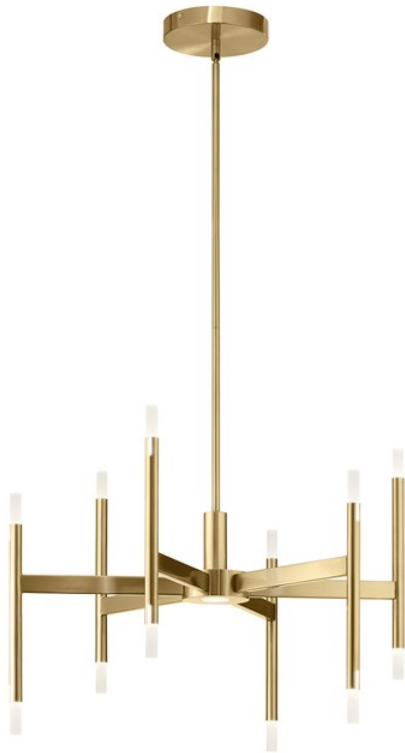

Kizette™ Small LED Chandelier Champagne Gold

84176 (Champagne Gold)

Project Name: _____
 Location: _____
 Type: _____
 Qty: _____
 Comments: _____

Certifications/Qualifications

Location Rating	Dry
	www.kichler.com/warranty

Dimensions

Base Backplate	7" DIA
Chain/Stem Length	(2)6" (2)12" Tube"
Weight	9.90 LBS
Height	18.50"
Overall Height	56.00"
Width	26.00"

Mounting/Installation

Lead Wire Length	274
Mounting Weight	9.90 LBS

Photometrics

Delivered Lumens	670
Kelvin Temperature	3000K

Primary Lamping

Dimmable	Yes
Lamp Included	Integrated
Light Source	LED
Socket Type	Integrated LED

Product/Ordering Information

SKU	84176.00
Finish	Gold
Style	Contemporary
UPC	887913841766

Specifications

Diffuser Description	Etched Acrylic
Material	Steel
Shade Description	Acrylic

Additional Finishes

	Brushed Nickel
	Champagne Gold

Kichler

7711 East Pleasant Valley Road Cleveland, Ohio 44131-8010
 Toll free: 866.558.5706 or kichler.com