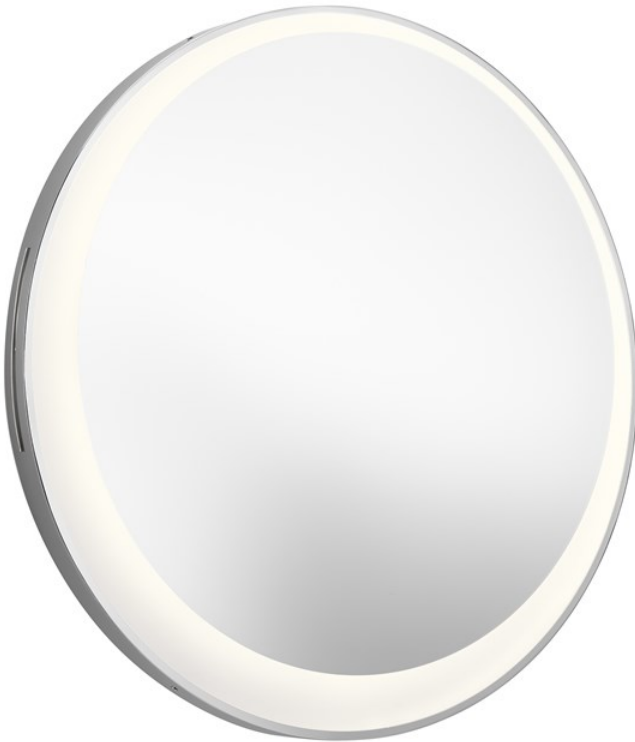

# Offset Round Lighted Mirror

84077 (Chrome)

Project Name: \_\_\_\_\_  
Location: \_\_\_\_\_  
Type: \_\_\_\_\_  
Qty: \_\_\_\_\_  
Comments: \_\_\_\_\_

## Dimensions

Extension	1.57"
Length	76.20"

## Specifications

Diffuser Description	Mirror With Frosted Face And White Acrylic Sides Glass & Acrylic
Material	AL
Shade Description	Glass & Acrylic