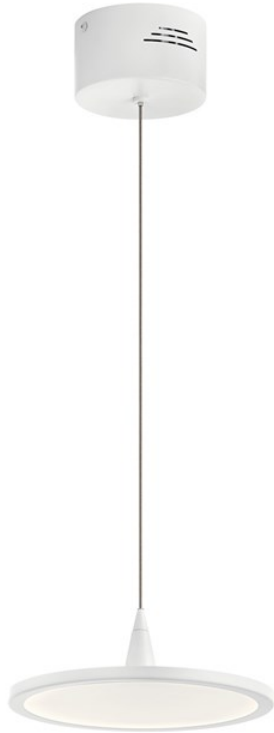

JENO COLLECTION

Jeno™ LED 3000K 9" Pendant White

83962WH (White)

Project Name: _____
Location: _____
Type: _____
Qty: _____
Comments: _____

Certifications/Qualifications

Location Rating	Dry
	www.kichler.com/warranty

Dimensions

Base Backplate	4.75 DIA
Weight	3.97 LBS
Height	3.50"
Overall Height	114.00"
Width	9.00"

Mounting/Installation

Interior/Exterior	Interior
Mounting Style	Cable Hung
Mounting Weight	3.97 LBS

Photometrics

Color Rendering Index	90
Delivered Efficacy (Lumens/Watt)	20
Delivered Lumens	225
Kelvin Temperature	3000K

Primary Lamping

Dimmable	Yes
Expected Life Span	35000
Lamp Included	Integrated
Light Source	LED
Max or Nominal Watt	16.8W
# of Bulbs/LED Modules	1
Max Wattage/Range	16.8W

Product/Ordering Information

SKU	83962WH
Finish	White
Style	Contemporary
UPC	887913800282

Specifications

Diffuser Description	White Acrylic
Material	STEEL

Additional Finishes

-  Brushed Nickel
-  Chrome
-  Matte Black
-  White