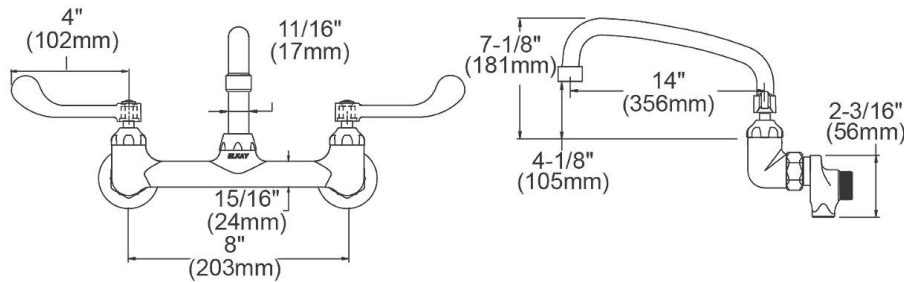

Included with Product: Shut-off

AMERICAN PRIDE. A LIFETIME TRADITION. Like your family, the Elkay family has values and traditions that endure. For almost a century, Elkay has been a family-owned and operated company, providing thousands of jobs that support our families and communities.

Product Compliance: ADA & ICC A117.1
ASME A112.18.1/CSA B125.1
NSF 61
NSF 372 (lead free)

Complies with ADA & ICC A117.1 accessibility requirements when installed according to the requirements outlined in these standards.

- [Clean and Care Manual (PDF)](#)
- [Installation Instructions (PDF)](#)
- [Limited Warranty (PDF)](#)