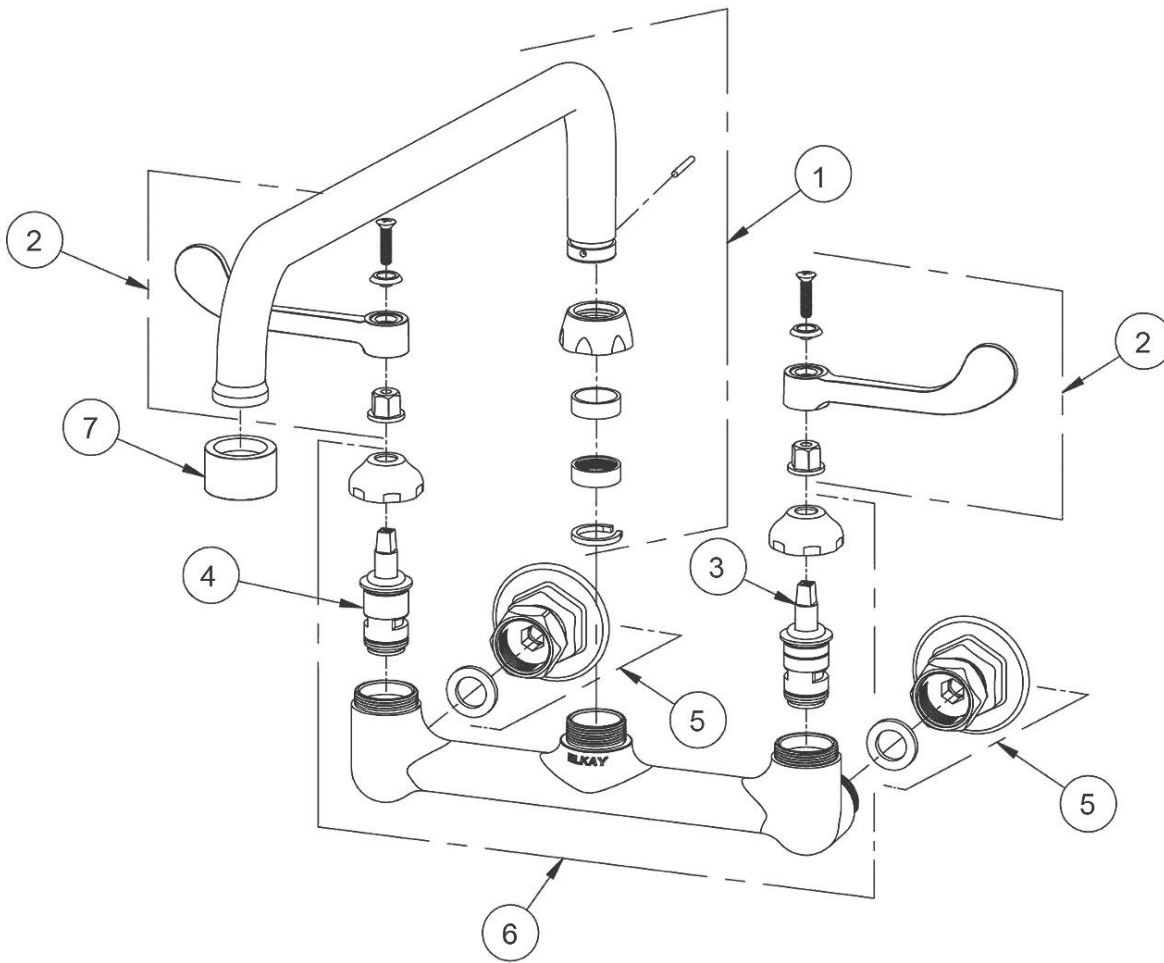

PRODUCT SPECIFICATIONS

Elkay Foodservice 8" Centerset Wall Mount Faucet with 14" Arc Tube Spout 4in Wristblade Handles 1/2 Offset Inlets+Stop. Faucet has a flow rate of 1.5 GPM, and , with a Quarter Turn Ceramic Disc valve. Faucet requires 2 faucet holes.

Mounting Type:	Wall Mount
Special Features:	Low Flow Solid Brass Construction 1/2" Adjustable Inlets with Integral Stops
Finish:	Chrome (CR)
Handle Type:	4" Wristblade Handle
Deck Clearance:	6-3/8"
Spout Reach:	14"
Spout Height:	5-7/16"
Hole Drillings:	2
Valve Type:	Quarter Turn Ceramic Disc
Valve Connection:	ShutOff Valve 1/2" NPT FM Inlt
Flow Rate:	1.5 GPM
Faucet Hole Spread:	8
Spout Type:	Arc Tube

Product Compliance: ADA & ICC A117.1
ASME A112.18.1/CSA B125.1
NSF 61
NSF 372 (lead free)

Complies with ADA & ICC A117.1 accessibility requirements when installed according to the requirements outlined in these standards.

ITEM	IND. PART	DESCRIPTION
1	45963C	Spout
2	45919C	Handle, 4"
3	45923C	Right Cold Cartridge
4	45924C	Left Hot Cartridge
5	A55413	1/2" Adjustable Inlet
6	45912C	Body
7	LK734	2.2 GPM VR Aerator

In keeping with our policy of continuing product improvement, Elkay reserves the right to change product specifications without notice. Please visit elkay.com for the most current version of Elkay product specification sheets. This specification describes an Elkay product with design, quality, and functional benefits to the user. When making a comparison of other producers' offerings, be certain these features are not overlooked.