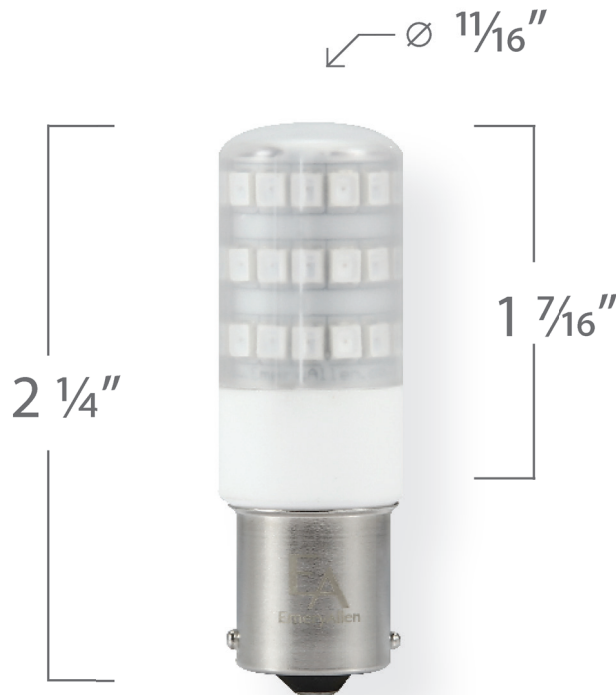

BA15S 2.0W AMBER

SPECIFICATIONS & TECHNICAL DATA

EmeryAllen Turtle Bulbs are approved for use in areas requiring artificial lighting adjacent to ecologically sensitive areas, sea turtle nesting beaches, migratory corridors, and dark sky friendly communities.

Turtle Bulb LEDs have an amber color for safer illumination. Per the Florida Wildlife Commission, bulbs must be installed in a shielded or downward directed location that shield the light source from being directly or indirectly visible from the nesting beach.

Base Type	BA15S
Material	Ceramic + PC
Input Voltage	12V AC/DC
Wattage	2.0
Color	Amber
Brightness	45 lumens
Lumens/Watt	22.5
Color Temperature	598nm Wavelength
Beam Angle	360 degrees
Life	25,000 hours
Warranty	Limited Lifetime*

Available Models:

- EA-BA15S-2.0W-001-AMB

Dimming:

- Non-dimmable.
  Suitable for on/off applications only.