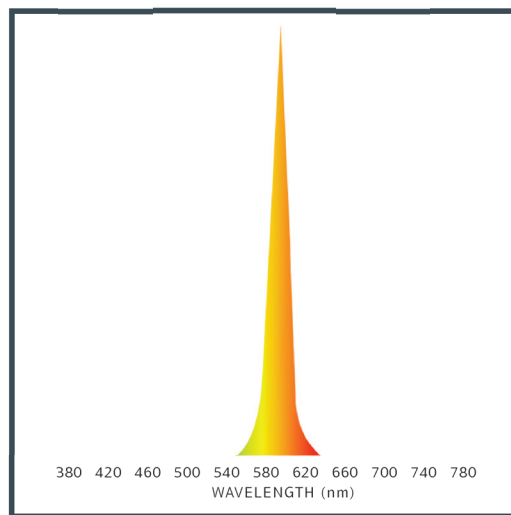

SPECTRAL DISTRIBUTION