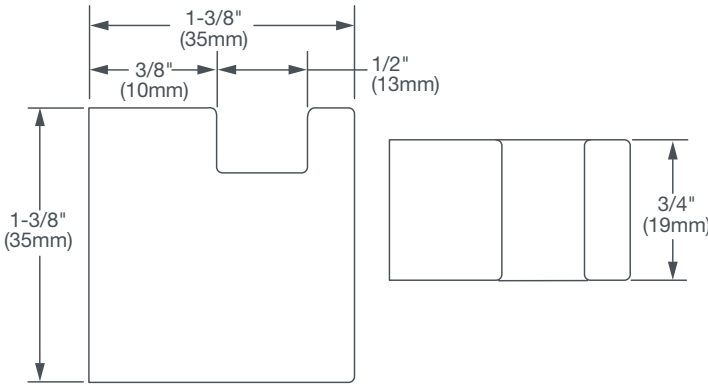

# REM™ ROBE HOOK

- European minimalist design
- Solid brass construction
- Concealed mounting
- Includes assembly hardware

**AVAILABLE FINISHES**

Polished Chrome  
Brushed Nickel

**FINISH CODE**

100  
144

**DESCRIPTION**

Robe Hook

**PRODUCT NUMBER**

D35100210.XXX

**IMPORTANT:** These measurements are subject to change or cancellation. No responsibility is assumed for use of superseded or voided pages.