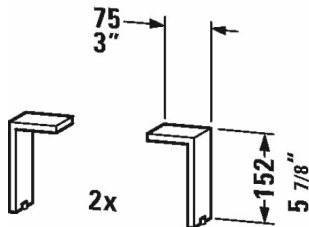

Accessories Legs # UV999300000

| < 5 7/8" Inch > |

Legs	Dimension	Weight	Order number
Chrome, 2 pieces			
Colors			
10 Chrome			
Variant			
	5 7/8" x 1 3/4" x 3/8" Inch		UV999300000
Suitable products			
Vanity unit floorstanding 1 pull-out compartment, 2 drawers, upper drawer including cut-out for siphon and siphon cover, for Vero # 032985, 31 1/2" x 17 1/2" Inch	31 1/2" x 17 1/2" Inch		VE6413
Vanity unit floorstanding 1 pull-out compartment, 2 drawers, upper drawer including cut-out for siphon and siphon cover, for Vero # 032910, 39 3/8" x 17 1/2" Inch	39 3/8" x 17 1/2" Inch		VE6414
Vanity unit floorstanding 1 pull-out compartment, 2 drawers, upper drawer including cut-out for siphon and siphon cover, for Vero # 032912, 47 1/4" x 17 1/2" Inch	47 1/4" x 17 1/2" Inch		VE6415
Vanity unit floorstanding 2 drawers, 1 pull-out compartment, upper drawer including cut-out for siphon and siphon cover, for Vero Air # 235050, 19 1/8" x 16 7/8" Inch	19 1/8" x 16 7/8" Inch		VA6584
Vanity unit floorstanding 2 drawers, 1 pull-out compartment, upper drawer including cut-out for siphon and siphon cover, for Vero Air # 235060, 23" x 16 7/8" Inch	23" x 16 7/8" Inch		VA6585
Vanity unit floorstanding 2 drawers, 1 pull-out compartment, upper drawer including cut-out for siphon and siphon cover, for Vero Air # 235080, 30 7/8" x 16 7/8" Inch	30 7/8" x 16 7/8" Inch		VA6587
Vanity unit floorstanding 2 drawers, 1 pull-out compartment, upper drawer including cut-out for siphon and siphon cover, for Vero Air # 235010, 38 3/4" x 16 7/8" Inch	38 3/4" x 16 7/8" Inch		VA6588
Vanity unit floorstanding 2 drawers, 1 pull-out compartment, upper drawer including cut-out for siphon and siphon cover, for Vero Air # 235012, 46 5/8" x 16 7/8" Inch	46 5/8" x 16 7/8" Inch		VA6589
Vanity unit floorstanding 2 drawers, 1 pull-out compartment, upper drawer including cut-out for siphon and siphon cover, 27" x 16 7/8" Inch	27" x 16 7/8" Inch		VA6586