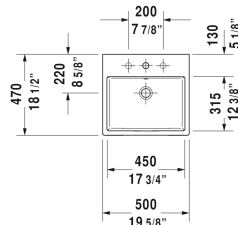

Vero Air Furniture washbasin # 2350500000 / 2350500030 / 2350500060

< 19 5/8" Inch >

Furniture washbasin	Dimension	Weight	Order number
with faucet deck, underside fully glazed, hardware included, wall-mounted, cUPC® listed*, 19 5/8" Inch			
Colors			
00 White			
Variant			
● with overflow	19 5/8" x 18 1/2" Inch	32 lb	2350500000
●●● with overflow	19 5/8" x 18 1/2" Inch	32 lb	2350500030
☒ with overflow	19 5/8" x 18 1/2" Inch	32 lb	2350500060
Infobox			
* Complies with following standards: ASME A112.19.2/CSA B45.1			
Sanitary ceramics with the special WonderGliss surface finish will remain clean and attractive-looking for a long time to come. When ordering WonderGliss please add a "1" as eleventh digit to the model number.			
Accessory for ceramics			
Push button drain assembly for washbasins with overflow	2" Inch	0.8 lb	005052
Towel rail square tube 1/2", Chrome, for washbasin # 045450, 235050, 235350	17 3/4" Inch	1.1 lb	003029
Design Siphon		3.3 lb	005036
Suitable products			

All drawings contain the necessary measurements which are subject to standard tolerances. They are stated in inch & mm and are non-binding. Exact measurements, in particular for customized installation scenarios, can only be taken from the finished ceramic piece.