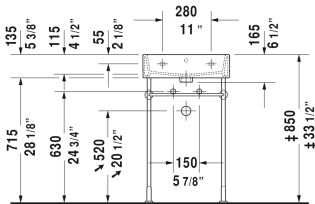

Vero Air Furniture washbasin # 2350500000 / 2350500030 / 2350500060

< 19 5/8" Inch >

Furniture washbasin	Dimension	Weight	Order number
with faucet deck, underside fully glazed, hardware included, wall-mounted, cUPC® listed*, 19 5/8" Inch			
Colors			
00 White			
Variant			
● with overflow	19 5/8" x 18 1/2" Inch	32 lb	2350500000
●●● with overflow	19 5/8" x 18 1/2" Inch	32 lb	2350500030
☒ with overflow	19 5/8" x 18 1/2" Inch	32 lb	2350500060
Infobox			
* Complies with following standards: ASME A112.19.2/CSA B45.1			
Sanitary ceramics with the special WonderGliss surface finish will remain clean and attractive-looking for a long time to come. When ordering WonderGliss please add a "1" as eleventh digit to the model number.			
Accessory for ceramics			
Push button drain assembly for washbasins with overflow	2" Inch	0.8 lb	005052
Towel rail square tube 1/2", Chrome, for washbasin # 045450, 235050, 235350	17 3/4" Inch	1.1 lb	003029
Design Siphon		3.3 lb	005036
Suitable products			

All drawings contain the necessary measurements which are subject to standard tolerances. They are stated in inch & mm and are non-binding. Exact measurements, in particular for customized installation scenarios, can only be taken from the finished ceramic piece.