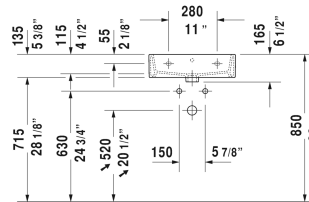

Vero Air Furniture washbasin # 2350500000 / 2350500030 / 2350500060

< 19 5/8" Inch >

Furniture washbasin	Dimension	Weight	Order number
with faucet deck, underside fully glazed, hardware included, wall-mounted, cUPC® listed*, 19 5/8" Inch			
Colors			
00 White			
Variant			
● with overflow	19 5/8" x 18 1/2" Inch	32 lb	2350500000
●●● with overflow	19 5/8" x 18 1/2" Inch	32 lb	2350500030
☒ with overflow	19 5/8" x 18 1/2" Inch	32 lb	2350500060
Infobox			
* Complies with following standards: ASME A112.19.2/CSA B45.1			
Sanitary ceramics with the special WonderGliss surface finish will remain clean and attractive-looking for a long time to come. When ordering WonderGliss please add a "1" as eleventh digit to the model number.			
Accessory for ceramics			
Push button drain assembly for washbasins with overflow	2" Inch	0.8 lb	005052
Towel rail square tube 1/2", Chrome, for washbasin # 045450, 235050, 235350	17 3/4" Inch	1.1 lb	003029
Design Siphon		3.3 lb	005036
Suitable products			

All drawings contain the necessary measurements which are subject to standard tolerances. They are stated in inch & mm and are non-binding. Exact measurements, in particular for customized installation scenarios, can only be taken from the finished ceramic piece.