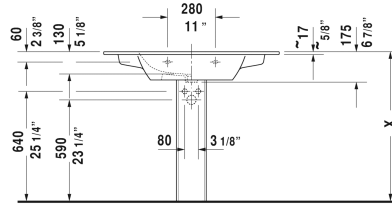

ME by Starck Furniture washbasin  # 2336100000 /
2336100030 / 2336100060

< 40 1/2" Inch >

Furniture washbasin	Dimension	Weight	Order number
with overflow, with faucet deck, hardware included, wall-mounted, cUPC® listed*, 40 1/2" Inch			
Colors			
00 White			
Variant			
●	40 1/2" x 19 1/4" Inch	57.3 lb	2336100000
●●●	40 1/2" x 19 1/4" Inch	57.3 lb	2336100030
☒	40 1/2" x 19 1/4" Inch	57.3 lb	2336100060
Infobox			
* Complies with following standards: ASME A112.19.2/CSA B45.1, Washbasin is not ADA compliant in combination with pedestal, siphon cover or metal console			
Sanitary ceramics with the special WonderGliss surface finish will remain clean and attractive-looking for a long time to come. When ordering WonderGliss please add a "1" as eleventh digit to the model number.			
Space-saving siphon	1 1/4" Inch	0.9 lb	005076
Suitable products			
Vanity unit wall-mounted 1 pull-out compartment, for ME by Starck # 233610, 40 1/8" x 19" Inch	40 1/8" x 19" Inch		LC6142
Vanity unit wall-mounted 2 drawers, upper drawer including cut-out for siphon and siphon cover, for ME by Starck # 233610, 40 1/8" x 18 7/8" Inch 40 1/8" x 18 7/8" Inch			LC6242

All drawings contain the necessary measurements which are subject to standard tolerances. They are stated in inch & mm and are non-binding. Exact measurements, in particular for customized installation scenarios, can only be taken from the finished ceramic piece.