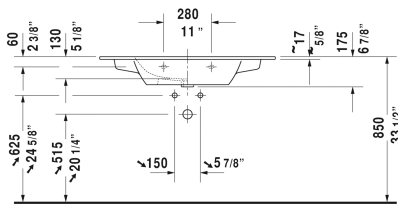

ME by Starck Furniture washbasin  # 2336100000 /
2336100030 / 2336100060

< 40 1/2" Inch >

Furniture washbasin	Dimension	Weight	Order number
with overflow, with faucet deck, hardware included, wall-mounted, cUPC® listed*, 40 1/2" Inch			
Colors			
00 White			
Variant			
●	40 1/2" x 19 1/4" Inch	57.3 lb	2336100000
●●●	40 1/2" x 19 1/4" Inch	57.3 lb	2336100030
☒	40 1/2" x 19 1/4" Inch	57.3 lb	2336100060
Infobox			
* Complies with following standards: ASME A112.19.2/CSA B45.1, Washbasin is not ADA compliant in combination with pedestal, siphon cover or metal console			
Sanitary ceramics with the special WonderGliss surface finish will remain clean and attractive-looking for a long time to come. When ordering WonderGliss please add a "1" as eleventh digit to the model number.			
Space-saving siphon	1 1/4" Inch	0.9 lb	005076
Suitable products			
Vanity unit wall-mounted 1 pull-out compartment, for ME by Starck # 233610, 40 1/8" x 19" Inch	40 1/8" x 19" Inch		LC6142
Vanity unit wall-mounted 2 drawers, upper drawer including cut-out for siphon and siphon cover, for ME by Starck # 233610, 40 1/8" x 18 7/8" Inch 40 1/8" x 18 7/8" Inch			LC6242

All drawings contain the necessary measurements which are subject to standard tolerances. They are stated in inch & mm and are non-binding. Exact measurements, in particular for customized installation scenarios, can only be taken from the finished ceramic piece.