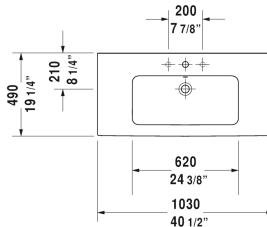

ME by Starck Furniture washbasin  # 2336100000 /
2336100030 / 2336100060

< 40 1/2" Inch >

Furniture washbasin	Dimension	Weight	Order number
with overflow, with faucet deck, hardware included, wall-mounted, cUPC® listed*, 40 1/2" Inch			
Colors			
00 White			
Variant			
●	40 1/2" x 19 1/4" Inch	57.3 lb	2336100000
●●●	40 1/2" x 19 1/4" Inch	57.3 lb	2336100030
☒	40 1/2" x 19 1/4" Inch	57.3 lb	2336100060
Infobox			
* Complies with following standards: ASME A112.19.2/CSA B45.1, Washbasin is not ADA compliant in combination with pedestal, siphon cover or metal console			
Sanitary ceramics with the special WonderGliss surface finish will remain clean and attractive-looking for a long time to come. When ordering WonderGliss please add a "1" as eleventh digit to the model number.			
Space-saving siphon	1 1/4" Inch	0.9 lb	005076
Suitable products			
Vanity unit wall-mounted 1 pull-out compartment, for ME by Starck # 233610, 40 1/8" x 19" Inch	40 1/8" x 19" Inch		LC6142
Vanity unit wall-mounted 2 drawers, upper drawer including cut-out for siphon and siphon cover, for ME by Starck # 233610, 40 1/8" x 18 7/8" Inch 40 1/8" x 18 7/8" Inch			LC6242

All drawings contain the necessary measurements which are subject to standard tolerances. They are stated in inch & mm and are non-binding. Exact measurements, in particular for customized installation scenarios, can only be taken from the finished ceramic piece.