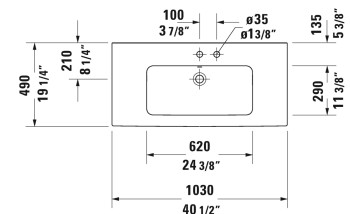

ME by Starck Furniture washbasin  # 2336100000 /
2336100030 / 2336100060

< 40 1/2" Inch >

Furniture washbasin	Dimension	Weight	Order number
with overflow, with faucet deck, hardware included, wall-mounted, cUPC® listed*, 40 1/2" Inch			
Colors			
00 White			
Variant			
●	40 1/2" x 19 1/4" Inch	57.3 lb	2336100000
●●●	40 1/2" x 19 1/4" Inch	57.3 lb	2336100030
☒	40 1/2" x 19 1/4" Inch	57.3 lb	2336100060
Infobox			
* Complies with following standards: ASME A112.19.2/CSA B45.1, Washbasin is not ADA compliant in combination with pedestal, siphon cover or metal console			
Sanitary ceramics with the special WonderGliss surface finish will remain clean and attractive-looking for a long time to come. When ordering WonderGliss please add a "1" as eleventh digit to the model number.			
Space-saving siphon	1 1/4" Inch	0.9 lb	005076
Suitable products			
Vanity unit wall-mounted 1 pull-out compartment, for ME by Starck # 233610, 40 1/8" x 19" Inch	40 1/8" x 19" Inch		LC6142
Vanity unit wall-mounted 2 drawers, upper drawer including cut-out for siphon and siphon cover, for ME by Starck # 233610, 40 1/8" x 18 7/8" Inch 40 1/8" x 18 7/8" Inch			LC6242

All drawings contain the necessary measurements which are subject to standard tolerances. They are stated in inch & mm and are non-binding. Exact measurements, in particular for customized installation scenarios, can only be taken from the finished ceramic piece.