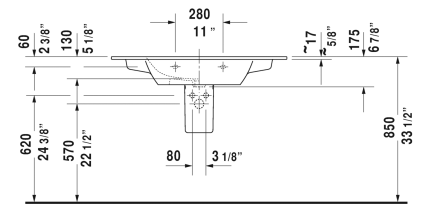

ME by Starck Furniture washbasin  # 2336100000 /
2336100030 / 2336100060

< 40 1/2" Inch >

Furniture washbasin	Dimension	Weight	Order number
with overflow, with faucet deck, hardware included, wall-mounted, cUPC® listed*, 40 1/2" Inch			
Colors			
00 White			
Variant			
●	40 1/2" x 19 1/4" Inch	57.3 lb	2336100000
●●●	40 1/2" x 19 1/4" Inch	57.3 lb	2336100030
☒	40 1/2" x 19 1/4" Inch	57.3 lb	2336100060
Infobox			
* Complies with following standards: ASME A112.19.2/CSA B45.1, Washbasin is not ADA compliant in combination with pedestal, siphon cover or metal console			
Sanitary ceramics with the special WonderGliss surface finish will remain clean and attractive-looking for a long time to come. When ordering WonderGliss please add a "1" as eleventh digit to the model number.			
Space-saving siphon	1 1/4" Inch	0.9 lb	005076
Suitable products			
Vanity unit wall-mounted 1 pull-out compartment, for ME by Starck # 233610, 40 1/8" x 19" Inch	40 1/8" x 19" Inch		LC6142
Vanity unit wall-mounted 2 drawers, upper drawer including cut-out for siphon and siphon cover, for ME by Starck # 233610, 40 1/8" x 18 7/8" Inch 40 1/8" x 18 7/8" Inch			LC6242

All drawings contain the necessary measurements which are subject to standard tolerances. They are stated in inch & mm and are non-binding. Exact measurements, in particular for customized installation scenarios, can only be taken from the finished ceramic piece.