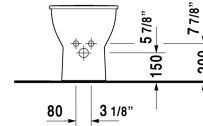

**Darling New Bidet floorstanding # 2251100000**

| < 14 5/8" Inch > |

Bidet floorstanding	Dimension	Weight	Order number
with overflow, with faucet deck, hardware included			
<b>Colors</b>			
00 White			
<b>Variant</b>			
	14 5/8" x 24 3/4" Inch	58.4 lb	2251100000
Sanitary ceramics with the special WonderGliss surface finish will remain clean and attractive-looking for a long time to come. When ordering WonderGliss please add a "1" as eleventh digit to the model number.			
Siphon for bidet with extended outlet pipe	1 1/4" x 19 3/4" Inch	1.3 lb	005027

*All drawings contain the necessary measurements which are subject to standard tolerances. They are stated in inch & mm and are non-binding. Exact measurements, in particular for customized installation scenarios, can only be taken from the finished ceramic piece.*