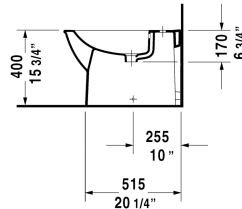

**Darling New Bidet floorstanding # 2251100000**

| < 14 5/8" Inch > |

Bidet floorstanding	Dimension	Weight	Order number
with overflow, with faucet deck, hardware included			
<b>Colors</b>			
00 White			
<b>Variant</b>			
	14 5/8" x 24 3/4" Inch	58.4 lb	2251100000
Sanitary ceramics with the special WonderGliss surface finish will remain clean and attractive-looking for a long time to come. When ordering WonderGliss please add a "1" as eleventh digit to the model number.			
Siphon for bidet with extended outlet pipe	1 1/4" x 19 3/4" Inch	1.3 lb	005027

*All drawings contain the necessary measurements which are subject to standard tolerances. They are stated in inch & mm and are non-binding. Exact measurements, in particular for customized installation scenarios, can only be taken from the finished ceramic piece.*