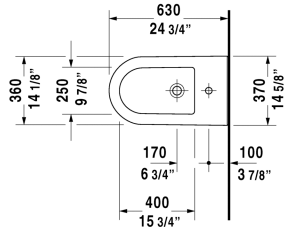

**Darling New Bidet floorstanding # 2251100000**

| < 14 5/8" Inch > |

Bidet floorstanding	Dimension	Weight	Order number
with overflow, with faucet deck, hardware included			
<b>Colors</b>			
00 White			
<b>Variant</b>			
	14 5/8" x 24 3/4" Inch	58.4 lb	2251100000
Sanitary ceramics with the special WonderGliss surface finish will remain clean and attractive-looking for a long time to come. When ordering WonderGliss please add a "1" as eleventh digit to the model number.			
Siphon for bidet with extended outlet pipe	1 1/4" x 19 3/4" Inch	1.3 lb	005027

*All drawings contain the necessary measurements which are subject to standard tolerances. They are stated in inch & mm and are non-binding. Exact measurements, in particular for customized installation scenarios, can only be taken from the finished ceramic piece.*