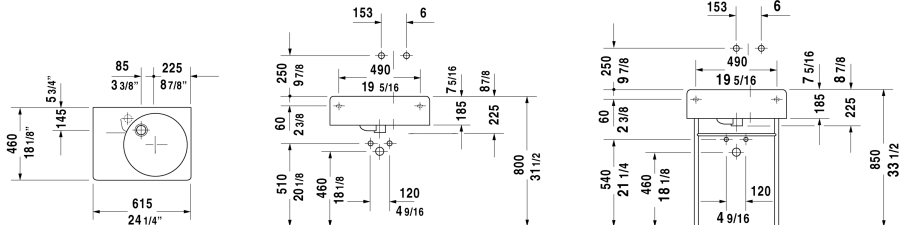

**Scola Washbasin # 0685600000 / 0685600011**

| < 24 1/4" Inch > |

Washbasin	Dimension	Weight	Order number
with overflow, with faucet deck, underside fully glazed, hardware included, cUPC® listed*, bowl on right side			
<b>Colors</b>			
00 White			
<b>Variant</b>			
● with pre-marked faucet hole	24 1/4" x 18 1/8" Inch	51.4 lb	0685600000
●	24 1/4" x 18 1/8" Inch	51.4 lb	0685600011
<b>Infobox</b>			
* Complies with following standards: ASME A112.19.2/CSA B45.1			
Sanitary ceramics with the special WonderGliss surface finish will remain clean and attractive-looking for a long time to come. When ordering WonderGliss please add a "1" as eleventh digit to the model number.			
Push button drain assembly for washbasins with overflow	2" Inch	0.8 lb	005052
Design Siphon		3.3 lb	005036
<b>Suitable products</b>			
Metal console for washbasin # 068460 and 068560,			003059

All drawings contain the necessary measurements which are subject to standard tolerances. They are stated in inch & mm and are non-binding. Exact measurements, in particular for customized installation scenarios, can only be taken from the finished ceramic piece.