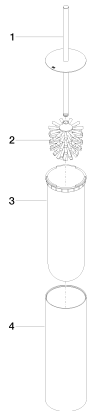

WC - Deque

Toilet brush set freestanding - polished chrome

Article number: 84 910 979-00

- Black brush
- Width 3-7/8"
- Height 18"

polished chrome

Dimensional drawing

All dimensions in mm / inch = mm x 0,0394

WC - Deque

Toilet brush set freestanding - polished chrome

Article number: 84 910 979-00

WC - Deque

Toilet brush set freestanding - polished chrome

Article number: 84 910 979-00

Other surface finishes

platinum matte
84 910 979-06

platinum
84 910 979-08

Brushed Durabrass
84 910 979-28

black matte
84 910 979-33

Dark Platinum matte
84 910 979-99

More custom finish options are available via special production (xTra Service). Please see our finish matrix for availability and pricing or contact a Dornbracht representative.

Recommended article

08 18 50 601 90
Brush black -

90 20 97 505 01-00
Brush handle - polished
chrome

WC - Deque

Toilet brush set freestanding - polished chrome

Article number: 84 910 979-00

Spare parts list

Number	Item Number	Designation	Number of units
1	90 20 97 505 01-00	Brush handle - polished chrome	1
2	08 18 50 601 90	Brush black -	1
3	08 18 40 524 90	insert	1
4	90 23 01 504 00-00	casing	1