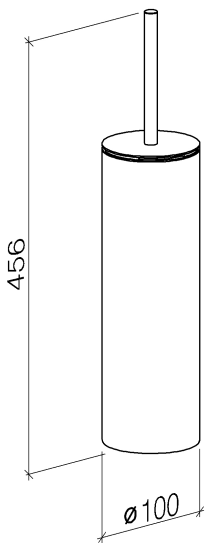

WC - Deque

Toilet brush set freestanding - polished chrome

Article number: 84 910 979-00

- Black brush
- Width 3-7/8"
- Height 18"

polished chrome

Dimensional drawing

All dimensions in mm / inch = mm x 0,0394

WC - Deque

Toilet brush set freestanding - polished chrome

Article number: 84 910 979-00

WC - Deque

Toilet brush set freestanding - polished chrome

Article number: 84 910 979-00

Other surface finishes

platinum matte
84 910 979-06

Recommended article

08 18 50 601 90
Brush black -

90 20 97 505 01-00
Brush handle - polished
chrome

WC - Deque

Toilet brush set freestanding - polished chrome

Article number: 84 910 979-00

Spare parts list

Number	Item Number	Designation	Number of units
1	90 20 97 505 01-00	Brush handle - polished chrome	1
2	08 18 50 601 90	Brush black -	1
3	08 18 40 524 90	insert	1
4	90 23 01 504 00-00	casing	1