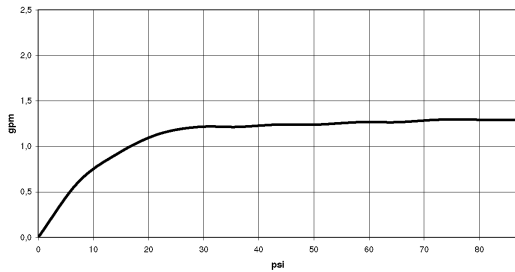

Sink - IMO

Wall-mounted single-lever mixer without drain - polished chrome

Article number: 36 861 670-00 0010

- 6-3/4" Projection
- Rigid spout
- Rectangular aerated stream
- Spout hole diameter 1-1/2"
- Hole diameter single-lever mixer 2-1/4"
- 3-1/8" x 2-3/8" flange for spout
- Flange for mixer 3-1/8" x 3-1/8"
- Water flow rate limited to max. 1.2 gpm
- lead-free
- (ADA)

polished chrome

Accessory is required for this item.

Dimensional drawing

Sink - IMO

Wall-mounted single-lever mixer without drain - polished chrome

Article number: 36 861 670-00 0010

All dimensions in mm / inch = mm x 0,0394

Flow rate chart

Sink - IMO

Wall-mounted single-lever mixer without drain - polished chrome

Article number: 36 861 670-00 0010

Other surface finishes

polished chrome

36 861 670-00

platinum matte