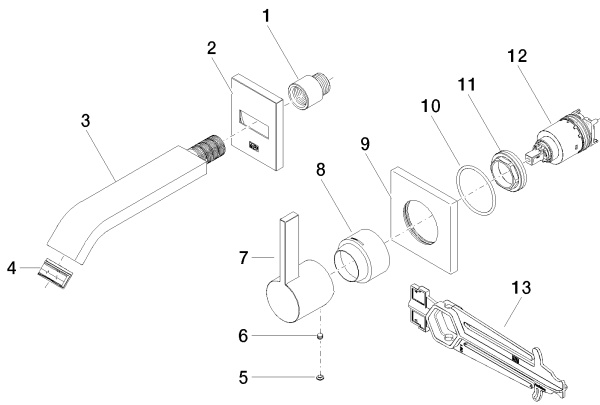

Required article

35 860 970-90 0010

Rough for wall-mounted
faucet mixer on right -

Sink - IMO

Wall-mounted single-lever mixer without drain - polished chrome

Article number: 36 861 670-00 0010

Spare parts list

Number	Item Number	Designation	Number of units
1	09 24 03 072 10 90	nipple	1
2	90 27 67 005 00-00	rosette	1
3	04 28 22 243 00-00	spout	1
4	90 29 03 118 00 90	aerator	1
5	90 31 20 087 00-00	plug	1
6	04 31 11 112 00 90	pin	1
7	09 20 67 004-00	handle	1
8	09 11 02 530-00	cover	1
9	09 27 78 039-00	rosette	1
10	09 14 10 049 90	seal	1
11	09 24 04 105 90	nut	1
12	90 15 05 064 01 90	cartridge	1
13	09 30 09 064 90	key	1