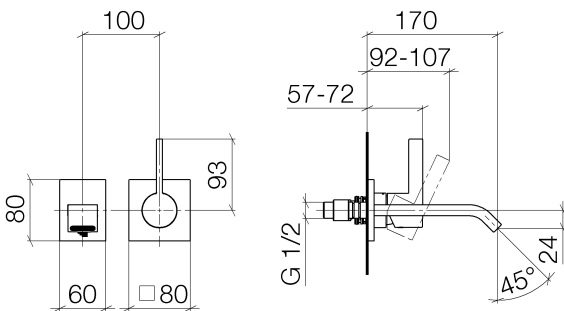

Sink - IMO

Wall-mounted single-lever mixer without drain - polished chrome

Article number: 36 861 670-00 0010

- 6-3/4" Projection
- Rigid spout
- Rectangular aerated stream
- Spout hole diameter 1-1/2"
- Hole diameter single-lever mixer 2-1/4"
- 3-1/8" x 2-3/8" flange for spout
- Flange for mixer 3-1/8" x 3-1/8"
- Water flow rate limited to max. 1.2 gpm
- lead-free
- (ADA)

polished chrome

Accessory is required for this item.

Dimensional drawing

Sink - IMO

Wall-mounted single-lever mixer without drain - polished chrome

Article number: 36 861 670-00 0010

All dimensions in mm / inch = mm x 0,0394

Flow rate chart

Sink - IMO

Wall-mounted single-lever mixer without drain - polished chrome

Article number: 36 861 670-00 0010

Other surface finishes

polished chrome

36 861 670-00

platinum matte

Number	Item Number	Designation	Number of units
1	09 24 03 072 10 90	nipple	1
2	90 27 67 005 00-00	rosette	1
3	04 28 22 243 00-00	spout	1
4	90 29 03 118 00 90	aerator	1
5	90 31 20 087 00-00	plug	1
6	04 31 11 112 00 90	pin	1
7	09 20 67 004-00	handle	1
8	09 11 02 530-00	cover	1
9	09 27 78 039-00	rosette	1
10	09 14 10 049 90	seal	1
11	09 24 04 105 90	nut	1
12	90 15 05 064 01 90	cartridge	1
13	09 30 09 064 90	key	1