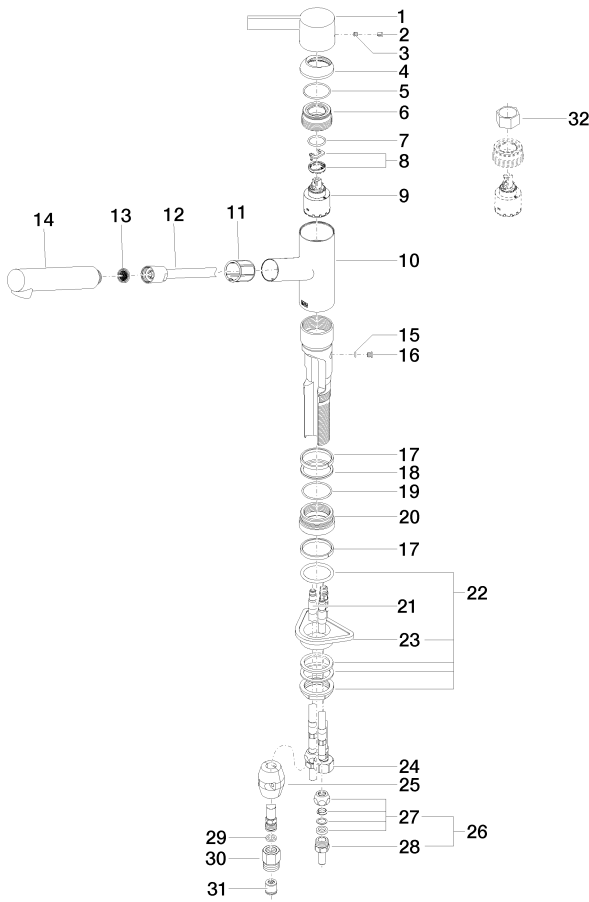

Kitchen - eno

Single-lever mixer with pull-out spout - polished chrome

Article number: 33 840 760-00 0010

- 8-5/8" Projection
- Swiveling spout 130°
- Areated stream
- Total height 6-5/8"
- Height to aerator/spout outlet 5-3/4"
- 1-3/8" hole diameter
- 2x 10 mm flexible supply lines including 3/8" US adapters
- Fabric braided spray hose 59"
- Water flow rate limited to max. 1.5 gpm
- lead-free
- (ADA)
- Internal backflow preventer.
- Combination with side spray set or profi side spray set not possible.

## Dimensional drawing

Kitchen - eno  
Single-lever mixer with pull-out spout - polished chrome  
Article number: 33 840 760-00 0010

All dimensions in mm / inch = mm x 0,0394

### Recommended article

10 713 970-00  
AIR SWITCH operating  
button, trim parts only -  
polished chrome

82 424 970-00  
Soap dispenser without  
flange - polished chrome

Kitchen - eno  
 Single-lever mixer with pull-out spout - polished chrome  
 Article number: 33 840 760-00 0010

Spare parts list

Number	Item Number	Designation	Number of units
1	09 20 76 001-00	handle	1
2	09 31 20 017 90	plug	1
3	09 31 11 030 90	pin	1
4	09 28 30 012-00	cover	1
5	09 14 10 102 90	seal	1
6	09 24 04 270 90	nut	1
7	09 14 10 031 90	seal	1
8	04 28 10 148 00 90	accessories	1
9	90 15 05 062 00 90	cartridge	1
10	09 19 76 001-00	sleeve	1
11	09 18 40 099 90	sleeve	1
12	04 30 02 059 00-00	hose	1
13	09 23 01 039 90	sieve	1
14	04 12 11 106 00-00	shower	1
15	09 14 10 001 90	seal	1
16	09 30 30 113 20 90	screw	1
17	09 14 15 029 90	ring	2
18	09 28 10 144 90	ring	1
19	09 14 10 034 90	seal	1
20	09 27 76 001-00	rosette	1
21	04 30 04 018 00 90	hose	2
22	04 23 10 044 02 90	fixing set	1
23	09 18 40 090 90	sleeve	1
24	04 30 04 029 00 90	hose	1
25	04 21 50 005 00 90	accessories	1
26	04 24 04 222 00-00	adaptor	2
27	04 23 30 031 01-07	threaded connector	2
28	09 24 04 222 10-00	adaptor	2
29	09 23 01 096 90	back-flow preventer	1
30	09 14 20 019 90	seal	1
31	09 30 09 031 90	key	1