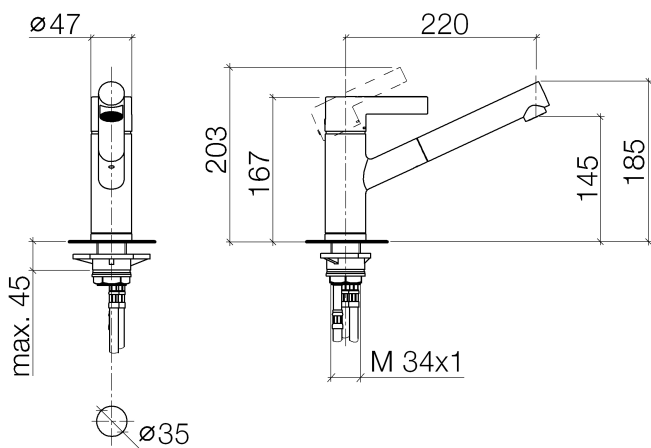

Kitchen - eno

Single-lever mixer with pull-out spout - polished chrome

Article number: 33 840 760-00 0010

- 8-5/8" Projection
- Swiveling spout 130°
- Areated stream
- Total height 6-5/8"
- Height to aerator/spout outlet 5-3/4"
- 1-3/8" hole diameter
- 2x 10 mm flexible supply lines including 3/8" US adapters
- Fabric braided spray hose 59"
- Water flow rate limited to max. 1.5 gpm
- lead-free
- (ADA)
- Internal backflow preventer.
- Combination with side spray set or profi side spray set not possible.

## Dimensional drawing

Kitchen - eno  
Single-lever mixer with pull-out spout - polished chrome  
Article number: 33 840 760-00 0010

All dimensions in mm / inch = mm x 0,0394

### Flow rate chart

Kitchen - eno  
Single-lever mixer with pull-out spout - polished chrome  
Article number: 33 840 760-00 0010