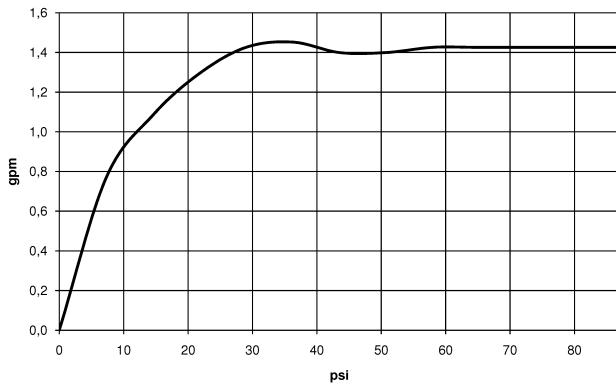

## Dimensional drawing

Kitchen - eno  
Single-lever mixer with pull-out spout - polished chrome  
Article number: 33 840 760-00 0010

All dimensions in mm / inch = mm x 0,0394

### Flow rate chart

Kitchen - eno  
Single-lever mixer with pull-out spout - polished chrome  
Article number: 33 840 760-00 0010