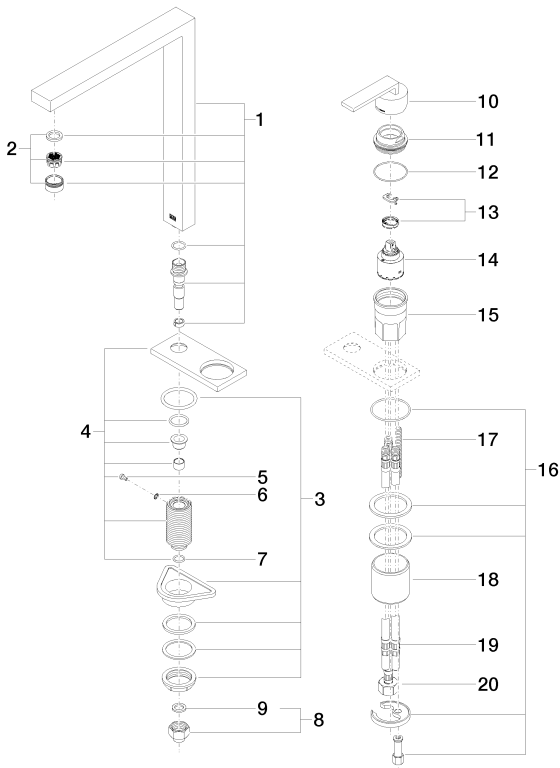

Kitchen - Lot

Two-hole mixer with cover plate - polished chrome

Article number: 32 843 680-00 0010

- 9-1/4" Projection
- Swiveling spout 360°
- Areated stream
- Total height 13-5/8"
- Height to aerator/spout outlet 12-1/2"
- Cover plate 5" x 2-1/8"
- Spout hole diameter 1-3/8"
- Single-lever mixer hole diameter 1-3/4"
- Center to center 2-3/4"
- 2x 3/8" US flexible supply lines
- Water flow rate limited to max. 1.5 gpm
- lead-free
- (ADA)

polished chrome

Kitchen - Lot
Two-hole mixer with cover plate - polished chrome
Article number: 32 843 680-00 0010

Dimensional drawing

All dimensions in mm / inch = mm x 0,0394

Flow rate chart

Kitchen - Lot

Recommended article

10 714 970-00

AIR SWITCH operating button, trim parts only - polished chrome

82 439 970-00

Soap dispenser with flange - polished chrome

Kitchen - Lot

Two-hole mixer with cover plate - polished chrome

Article number: 32 843 680-00 0010

Spare parts list

Number	Item Number	Designation	Number of units
1	90 11 06 188 08-00	spout	1
2	90 23 01 029 04-00	aerator	1
3	04 23 10 044 01 90	fixing set	1
4	90 27 78 024 00-00	rosette	1
5	09 30 30 057 90	screw	1
6	09 30 11 028 90	disc	1
7	09 14 10 077 90	seal	1
8	04 24 04 166 10 90	nipple	1
9	09 14 20 002 90	seal	1
10	90 20 78 040 00-00	handle	1
11	09 24 04 142-00	nut	1
12	09 14 10 037 90	seal	1
13	04 28 10 148 00 90	accessories	1
14	90 15 05 061 00 90	cartridge	1
15	09 30 01 100 10 90	sleeve	1
16	04 30 11 038 02 90	fixing set	1
17	09 31 11 011 90	pin	1
18	09 18 40 079 90	sleeve	1
19	04 30 04 045 00 90	Flexible supply line 3/8"	2
20	04 30 04 019 00 90	hose	1