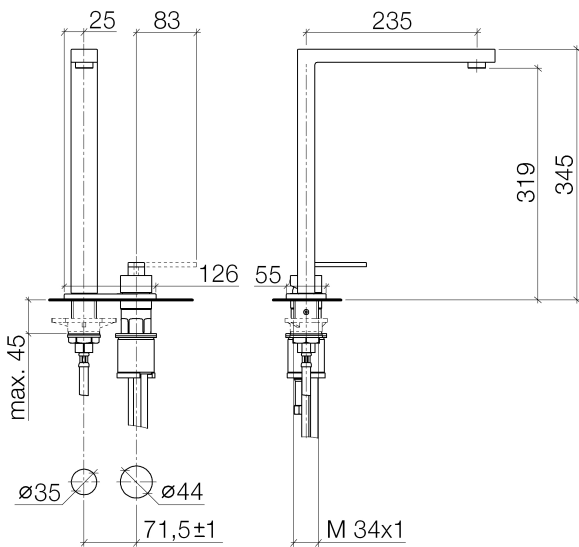

Kitchen - Lot

Two-hole mixer with cover plate - polished chrome

Article number: 32 843 680-00 0010

- 9-1/4" Projection
- Swiveling spout 360°
- Areated stream
- Total height 13-5/8"
- Height to aerator/spout outlet 12-1/2"
- Cover plate 5" x 2-1/8"
- Spout hole diameter 1-3/8"
- Single-lever mixer hole diameter 1-3/4"
- Center to center 2-3/4"
- 2x 3/8" US flexible supply lines
- Water flow rate limited to max. 1.5 gpm
- lead-free
- (ADA)

polished chrome

Kitchen - Lot
Two-hole mixer with cover plate - polished chrome
Article number: 32 843 680-00 0010

Dimensional drawing

All dimensions in mm / inch = mm x 0,0394

Flow rate chart

Kitchen - Lot

Two-hole mixer with cover plate - polished chrome

Article number: 32 843 680-00 0010

Other surface finishes

platinum matte

32 843 680-06 0010

platinum

32 843 680-08 0010

Brushed Durabrass

Article number: 32 843 680-00 0010

Spare parts list

Number	Item Number	Designation	Number of units
1	90 11 06 188 08-00	spout	1
2	90 23 01 029 04-00	aerator	1
3	04 23 10 044 01 90	fixing set	1
4	90 27 78 024 00-00	rosette	1
5	09 30 30 057 90	screw	1
6	09 30 11 028 90	disc	1
7	09 14 10 077 90	seal	1
8	04 24 04 166 10 90	nipple	1
9	09 14 20 002 90	seal	1
10	90 20 78 040 00-00	handle	1
11	09 24 04 142-00	nut	1
12	09 14 10 037 90	seal	1
13	04 28 10 148 00 90	accessories	1
14	90 15 05 061 00 90	cartridge	1
15	09 30 01 100 10 90	sleeve	1
16	04 30 11 038 02 90	fixing set	1
17	09 31 11 011 90	pin	1
18	09 18 40 079 90	sleeve	1
19	04 30 04 045 00 90	Flexible supply line 3/8"	2
20	04 30 04 019 00 90	hose	1