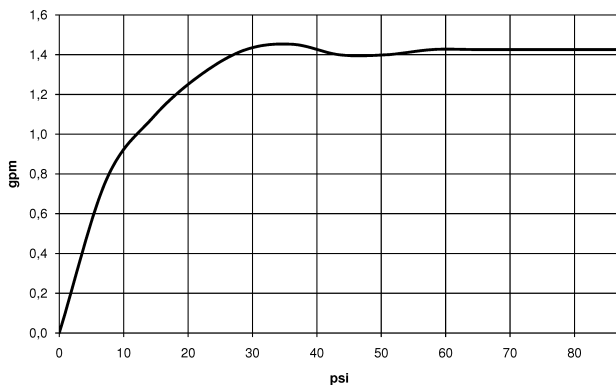

Kitchen - Lot

Two-hole mixer with cover plate - polished chrome

Article number: 32 843 680-00 0010

- 9-1/4" Projection
- Swiveling spout 360°
- Areated stream
- Total height 13-5/8"
- Height to aerator/spout outlet 12-1/2"
- Cover plate 5" x 2-1/8"
- Spout hole diameter 1-3/8"
- Single-lever mixer hole diameter 1-3/4"
- Center to center 2-3/4"
- 2x 3/8" US flexible supply lines
- Water flow rate limited to max. 1.5 gpm
- lead-free
- (ADA)

polished chrome

Kitchen - Lot
Two-hole mixer with cover plate - polished chrome
Article number: 32 843 680-00 0010

Dimensional drawing

All dimensions in mm / inch = mm x 0,0394

Flow rate chart

Kitchen - Lot