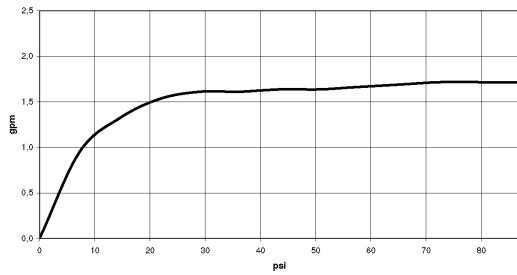

Shower - IMO

Rain shower ceiling-mounted - polished chrome

Article number: 28 689 970-00 0010

- Stream: Rain
- Descaling system
- Rain shower \varnothing 11-3/4"
- Optional flange \varnothing 2-3/8" included
- 1/2" connection
- Water flow rate limited to max. 1.8 gpm

polished chrome

Accessory is required for this item.

Dimensional drawing

All dimensions in mm / inch = mm x 0,0394

Shower - IMO
Rain shower ceiling-mounted - polished chrome
Article number: 28 689 970-00 0010

Flow rate chart

Shower - IMO

Rain shower ceiling-mounted - polished chrome

Article number: 28 689 970-00 0010

Other surface finishes

platinum matte

28 689 970-06 0010

platinum