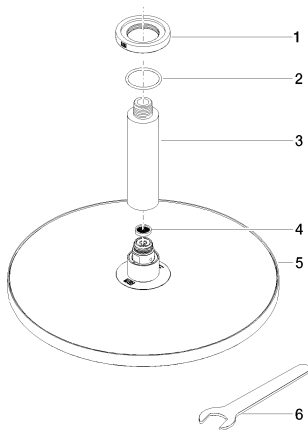

Shower - IMO

Rain shower ceiling-mounted - polished chrome

Article number: 28 689 970-00 0010

- Stream: Rain
- Descaling system
- Rain shower \varnothing 11-3/4"
- Optional flange \varnothing 2-3/8" included
- 1/2" connection
- Water flow rate limited to max. 1.8 gpm

polished chrome

Accessory is required for this item.

Dimensional drawing

All dimensions in mm / inch = mm x 0,0394

Shower - IMO
Rain shower ceiling-mounted - polished chrome
Article number: 28 689 970-00 0010

Flow rate chart

Shower - IMO

Rain shower ceiling-mounted - polished chrome

Article number: 28 689 970-00 0010

Other surface finishes

platinum matte

28 689 970-06 0010

platinum

Required article

35 085 970-90 0010

Concealed wall elbow -

Shower - IMO

Rain shower ceiling-mounted - polished chrome

Article number: 28 689 970-00 0010

Spare parts list

Number	Item Number	Designation	Number of units
1	09 27 22 040-00	rosette	1
2	09 14 10 141 90	seal	1
3	09 11 03 080-00	connection	1
4	09 23 01 075 90	insert	1
5	04 12 05 091 10-00	shower	1
6	09 30 09 069 90	key	1