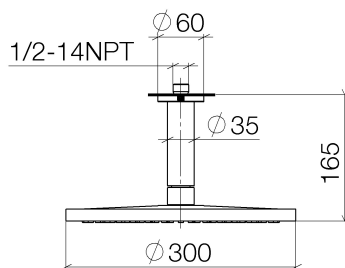

Shower - IMO

Rain shower ceiling-mounted - polished chrome

Article number: 28 689 970-00 0010

- Stream: Rain
- Descaling system
- Rain shower \varnothing 11-3/4"
- Optional flange \varnothing 2-3/8" included
- 1/2" connection
- Water flow rate limited to max. 1.8 gpm

polished chrome

Accessory is required for this item.

Dimensional drawing

All dimensions in mm / inch = mm x 0,0394

Shower - IMO
Rain shower ceiling-mounted - polished chrome
Article number: 28 689 970-00 0010

Flow rate chart

Shower - IMO

Rain shower ceiling-mounted - polished chrome

Article number: 28 689 970-00 0010

Other surface finishes

platinum matte

28 689 970-06 0010

platinum

Required article

35 085 970-90 0010

Concealed wall elbow -

Shower - IMO

Rain shower ceiling-mounted - polished chrome

Article number: 28 689 970-00 0010

Spare parts list

Number	Item Number	Designation	Number of units
1	09 27 22 040-00	rosette	1
2	09 14 10 141 90	seal	1
3	09 11 03 080-00	connection	1
4	09 23 01 075 90	insert	1
5	04 12 05 091 10-00	shower	1
6	09 30 09 069 90	key	1