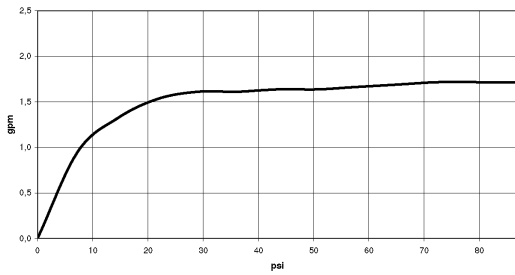

Shower - Madison

Rain shower wall-mounted - polished chrome

Article number: 28 545 977-00 0010

- 17-1/8" Projection
- Stream: Rain
- Descaling system
- Rain shower \varnothing 7-7/8"
- Flange diameter 2-1/8"
- 1/2" connection
- Water flow rate limited to max. 1.8 gpm

polished chrome

Accessory is required for this item.

Dimensional drawing

All dimensions in mm / inch = mm x 0,0394

Shower - Madison
Rain shower wall-mounted - polished chrome
Article number: 28 545 977-00 0010

Flow rate chart

Shower - Madison
Rain shower wall-mounted - polished chrome
Article number: 28 545 977-00 0010

Other surface finishes

platinum matte
28 545 977-06 0010

platinum
28 545 977-08 0010

Durabrass
28 545 977-09 0010