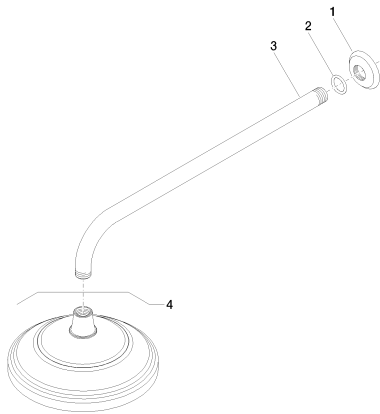

Shower - Madison

Rain shower wall-mounted - polished chrome

Article number: 28 545 977-00 0010

- 17-1/8" Projection
- Stream: Rain
- Descaling system
- Rain shower \varnothing 7-7/8"
- Flange diameter 2-1/8"
- 1/2" connection
- Water flow rate limited to max. 1.8 gpm

Flow rate chart

Shower - Madison
Rain shower wall-mounted - polished chrome
Article number: 28 545 977-00 0010

Other surface finishes

platinum matte
28 545 977-06 0010

platinum
28 545 977-08 0010

Durabrass
28 545 977-09 0010

Brushed Durabrass
28 545 977-28 0010

Dark Platinum matte
28 545 977-99 0010

More custom finish options are available via special production (xTra Service). Please see our finish matrix for availability and pricing or contact a Dornbracht representative.

Required article

35 085 970-90 0010
Concealed wall elbow -

Shower - Madison
 Rain shower wall-mounted - polished chrome
 Article number: 28 545 977-00 0010

Spare parts list

Number	Item Number	Designation	Number of units
1	09 27 35 003-00	rosette	1
2	09 14 10 026 90	seal	1
3	09 11 03 017-00	connection	1
4	28 535 977-00 0010	shower	1