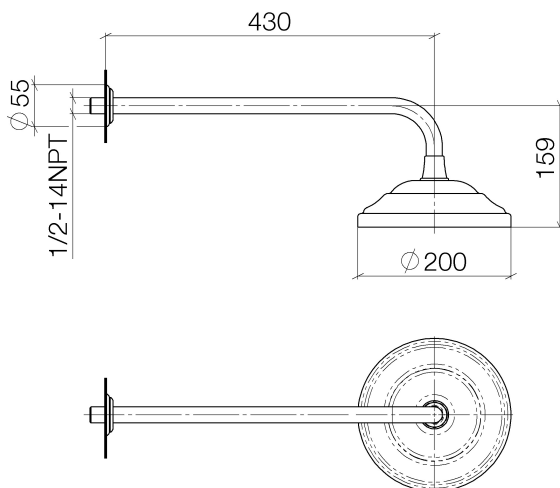

Shower - Madison

Rain shower wall-mounted - polished chrome

Article number: 28 545 977-00 0010

- 17-1/8" Projection
- Stream: Rain
- Descaling system
- Rain shower \varnothing 7-7/8"
- Flange diameter 2-1/8"
- 1/2" connection
- Water flow rate limited to max. 1.8 gpm

polished chrome

Accessory is required for this item.

Dimensional drawing

All dimensions in mm / inch = mm x 0,0394

Shower - Madison
Rain shower wall-mounted - polished chrome
Article number: 28 545 977-00 0010

Flow rate chart

Shower - Madison
Rain shower wall-mounted - polished chrome
Article number: 28 545 977-00 0010

Other surface finishes

platinum matte
28 545 977-06 0010

platinum
28 545 977-08 0010

Durabrass
28 545 977-09 0010

Required article

35 085 970-90 0010
Concealed wall elbow -

Shower - Madison
 Rain shower wall-mounted - polished chrome
 Article number: 28 545 977-00 0010

Spare parts list

Number	Item Number	Designation	Number of units
1	09 27 35 003-00	rosette	1
2	09 14 10 026 90	seal	1
3	09 11 03 017-00	connection	1
4	28 535 977-00 0010	shower	1