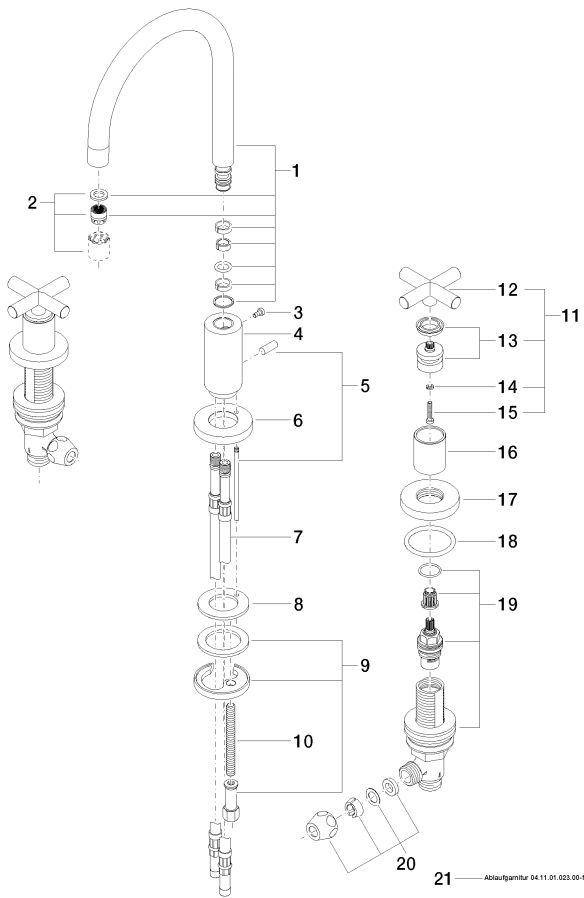

Sink - Tara.

Three-hole lavatory mixer with drain - polished chrome

Article number: 20 713 892-00 0010

- 6-1/2" Projection
- US drain with overflow
- Swiveling spout 360°
- Round aerated stream
- Total height 11-1/4"
- Height to aerator/spout outlet 6-3/8"
- Valve hole diameter 1-1/4"
- Spout hole diameter 1-3/8"
- Flange diameter 2-1/8"
- Water flow rate limited to max. 1.2 gpm
- lead-free
- (ADA)
- Suitable only for basins with overflow.

polished chrome

Sink - Tara.

Three-hole lavatory mixer with drain - polished chrome

Article number: 20 713 892-00 0010

Dimensional drawing

All dimensions in mm / inch = mm x 0,0394

Flow rate chart

Sink - Tara.

Three-hole lavatory mixer with drain - polished chrome

Article number: 20 713 892-00 0010

Other surface finishes

platinum matte

20 713 892-06 0010

platinum

20 713 892-08 0010

Brushed Durabronze

Sink - Tara.

Three-hole lavatory mixer with drain - polished chrome

Article number: 20 713 892-00 0010

Spare parts list

Number	Item Number	Designation	Number of units
1	90 28 22 213 02-00	spout	1
2	90 23 01 028 04-00	aerator	1
3	09 30 30 057 90	screw	1
4	09 11 10 087 10-00	connection	1
5	04 20 89 030 80-00	pull-rod	1
6	09 28 10 133-00	ring	1
7	04 30 04 064 00 90	hose	2
8	09 14 05 047 90	seal	1
9	04 30 11 038 00 90	fixing set	1
10	09 31 11 011 90	pin	1
11	04 20 89 010 00-00	handle	2
12	09 20 89 010-00	handle	2
13	90 12 12 007 00-00	base	2
14	09 30 11 029 90	disc	2
15	09 30 30 075 90	screw	2
16	09 21 02 140-00	sleeve	2
17	09 27 89 105-00	rosette	2
18	09 14 10 043 90	seal	2
19	90 17 11 040 51 90	side panel	2
20	04 23 30 040 00-00	threaded connector	2
21	04 11 01 023 00-00	Drain - polished chrome	1