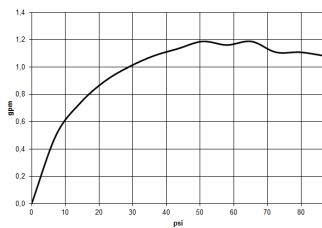

Sink - Tara.

Three-hole lavatory mixer with drain - polished chrome

Article number: 20 713 892-00 0010

- 6-1/2" Projection
- US drain with overflow
- Swiveling spout 360°
- Round aerated stream
- Total height 11-1/4"
- Height to aerator/spout outlet 6-3/8"
- Valve hole diameter 1-1/4"
- Spout hole diameter 1-3/8"
- Flange diameter 2-1/8"
- Water flow rate limited to max. 1.2 gpm
- lead-free
- (ADA)
- Suitable only for basins with overflow.

polished chrome

Sink - Tara.

Three-hole lavatory mixer with drain - polished chrome

Article number: 20 713 892-00 0010

Dimensional drawing

All dimensions in mm / inch = mm x 0,0394

Flow rate chart

Sink - Tara.