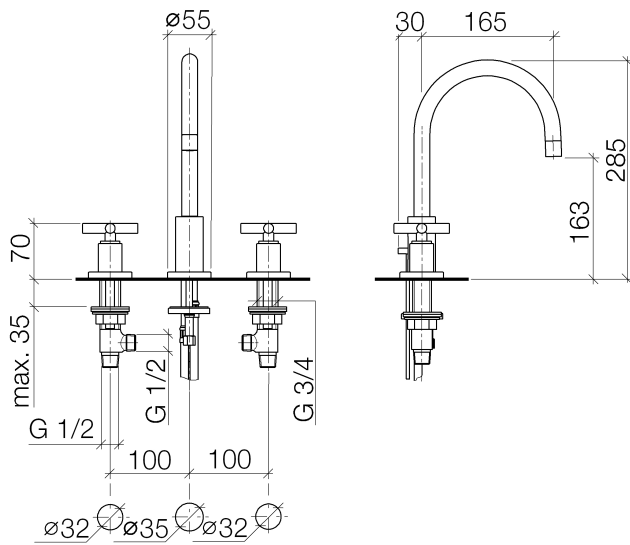

Sink - Tara.

Three-hole lavatory mixer with drain - polished chrome

Article number: 20 713 892-00 0010

- 6-1/2" Projection
- US drain with overflow
- Swiveling spout 360°
- Round aerated stream
- Total height 11-1/4"
- Height to aerator/spout outlet 6-3/8"
- Valve hole diameter 1-1/4"
- Spout hole diameter 1-3/8"
- Flange diameter 2-1/8"
- Water flow rate limited to max. 1.2 gpm
- lead-free
- (ADA)
- Suitable only for basins with overflow.

polished chrome

Sink - Tara.

Three-hole lavatory mixer with drain - polished chrome

Article number: 20 713 892-00 0010

Dimensional drawing

All dimensions in mm / inch = mm x 0,0394

Flow rate chart

Sink - Tara.

Three-hole lavatory mixer with drain - polished chrome

Article number: 20 713 892-00 0010

Other surface finishes

platinum matte

20 713 892-06 0010

platinum

20 713 892-08 0010

Brushed Durabronze

Sink - Tara.

Three-hole lavatory mixer with drain - polished chrome

Article number: 20 713 892-00 0010

Spare parts list

Number	Item Number	Designation	Number of units
1	90 28 22 213 02-00	spout	1
2	90 23 01 028 04-00	aerator	1
3	09 30 30 057 90	screw	1
4	09 11 10 087 10-00	connection	1
5	04 20 89 030 80-00	pull-rod	1
6	09 28 10 133-00	ring	1
7	04 30 04 064 00 90	hose	2
8	09 14 05 047 90	seal	1
9	04 30 11 038 00 90	fixing set	1
10	09 31 11 011 90	pin	1
11	04 20 89 010 00-00	handle	2
12	09 20 89 010-00	handle	2
13	90 12 12 007 00-00	base	2
14	09 30 11 029 90	disc	2
15	09 30 30 075 90	screw	2
16	09 21 02 140-00	sleeve	2
17	09 27 89 105-00	rosette	2
18	09 14 10 043 90	seal	2
19	90 17 11 040 51 90	side panel	2
20	04 23 30 040 00-00	threaded connector	2
21	04 11 01 023 00-00	Drain - polished chrome	1