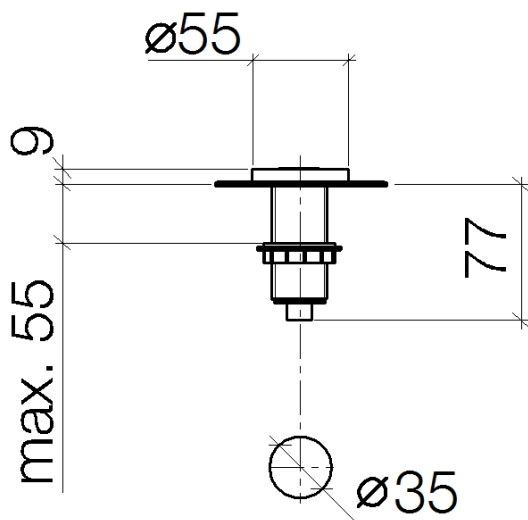

Kitchen - Elio

AIR SWITCH operating button, trim parts only - polished chrome

Article number: 10 713 970-00

- For operating a garbage disposal
- Compatible with Insinkerator® garbage disposal units
- More information at www.insinkerator.com

polished chrome

Dimensional drawing

All dimensions in mm / inch = mm x 0,0394

Kitchen - Elio

AIR SWITCH operating button, trim parts only - polished chrome

Article number: 10 713 970-00

Kitchen - Elio

AIR SWITCH operating button, trim parts only - polished chrome

Spare parts list

Number	Item Number	Designation	Number of units
1	09 28 10 141 90	sleeve	1
2	09 27 87 012-00	rosette	1
3	09 14 10 507 90	seal	1
4	09 21 33 045-00	insert	1
5	09 14 10 015 90	seal	1
6	09 24 01 030 90	ring	1
7	09 14 05 037 90	seal	1
8	04 30 01 186 00 90	sleeve	1