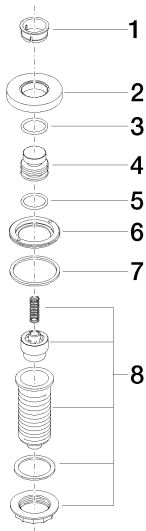

Kitchen - Elio

AIR SWITCH operating button, trim parts only - polished chrome

Article number: 10 713 970-00

- For operating a garbage disposal
- Compatible with Insinkerator® garbage disposal units
- More information at www.insinkerator.com

polished chrome

Dimensional drawing

All dimensions in mm / inch = mm x 0,0394

Kitchen - Elio

AIR SWITCH operating button, trim parts only - polished chrome

Article number: 10 713 970-00

Kitchen - Elio

AIR SWITCH operating button, trim parts only - polished chrome

Article number: 10 713 970-00

Other surface finishes

platinum matte
10 713 970-06

platinum
10 713 970-08

Brushed Durabronz
10 713 970-28

Dark Platinum matte
10 713 970-99

More custom finish options are available via special production (xTra Service). Please see our finish matrix for availability and pricing or contact a Dornbracht representative.

Spare parts list

Number	Item Number	Designation	Number of units
1	09 28 10 141 90	sleeve	1
2	09 27 87 012-00	rosette	1
3	09 14 10 507 90	seal	1
4	09 21 33 045-00	insert	1
5	09 14 10 015 90	seal	1
6	09 24 01 030 90	ring	1
7	09 14 05 037 90	seal	1
8	04 30 01 186 00 90	sleeve	1