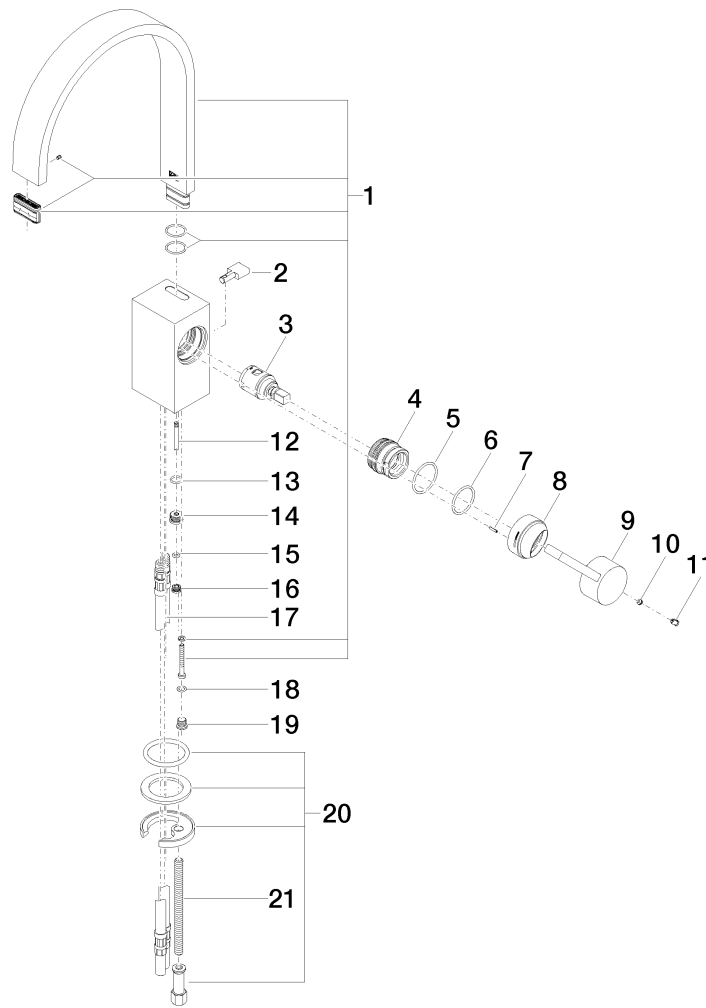

Exploded assembly drawing

22 ——— Abba/gpen/itur 04.11.01.023.00-#

Order quantity

No.	Article number	Name	Installation quantity
1	90282215202ff	spout	1
2	092078032ff	handle	1
3	9015050420090	cartridge	1
4	09240428890	nut	1
5	09141013790	seal	1
6	09141006390	seal	1
7	09311115290	pin	1
8	092830028ff	cover	1
9	092078057ff	handle	1
10	09311106390	pin	1
11	09312001790	plug	1
12	093109080ff	pull-rod	1
13	09141004290	seal	1
14	092404289ff	nipple	1
15	09141016690	seal	1
16	09240429090	nipple	1
17	0430040450090	hose	2
18	09141013290	seal	1
19	09312002710ff	plug	1
20	0430110387590	fixing set	1
21	09311101290	pin	1
22	04110102300ff	pop-up waste	1