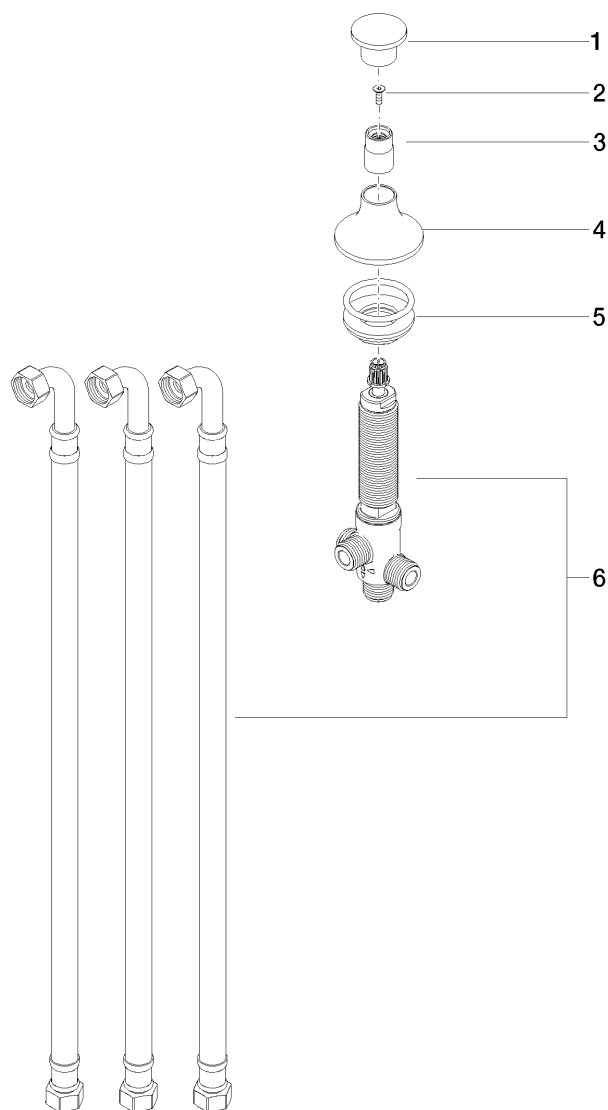

**Product specifications**

- automatic bath/shower diverter
- hole diameter 30 mm
- rosette  $\varnothing$  60 mm
- 1/2" connection
- max. flow 39 l/min

**Surfaces**

- |                 |             |
|-----------------|-------------|
| • chrome        | 29140809-00 |
| • platinum matt | 29140809-06 |
| •               | 29140809-99 |

**Exploded assembly drawing**

**Order quantity**

<b>No.</b>	<b>Article number</b>	<b>Name</b>	<b>Installation quantity</b>
1	092080016ff	handle	1
2	9030300140090	screw	1
3	091840214ff	sleeve	1
4	092780015ff	rosette	1
5	0423100040390	fixing set	1
6	9017090510090	diverter	1

**Flow rate chart**