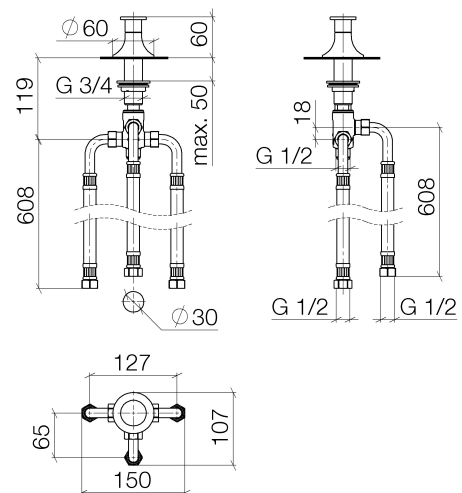

**Product specifications**

- automatic bath/shower diverter
- hole diameter 30 mm
- rosette  $\varnothing$  60 mm
- 1/2" connection
- max. flow 39 l/min

**Surfaces**

- |                 |             |
|-----------------|-------------|
| • chrome        | 29140809-00 |
| • platinum matt | 29140809-06 |
| •               | 29140809-99 |

**Exploded assembly drawing**

**Order quantity**

<b>No.</b>	<b>Article number</b>	<b>Name</b>	<b>Installation quantity</b>
1	092080016ff	handle	1
2	9030300140090	screw	1
3	091840214ff	sleeve	1
4	092780015ff	rosette	1
5	0423100040390	fixing set	1
6	9017090510090	diverter	1

**Flow rate chart**