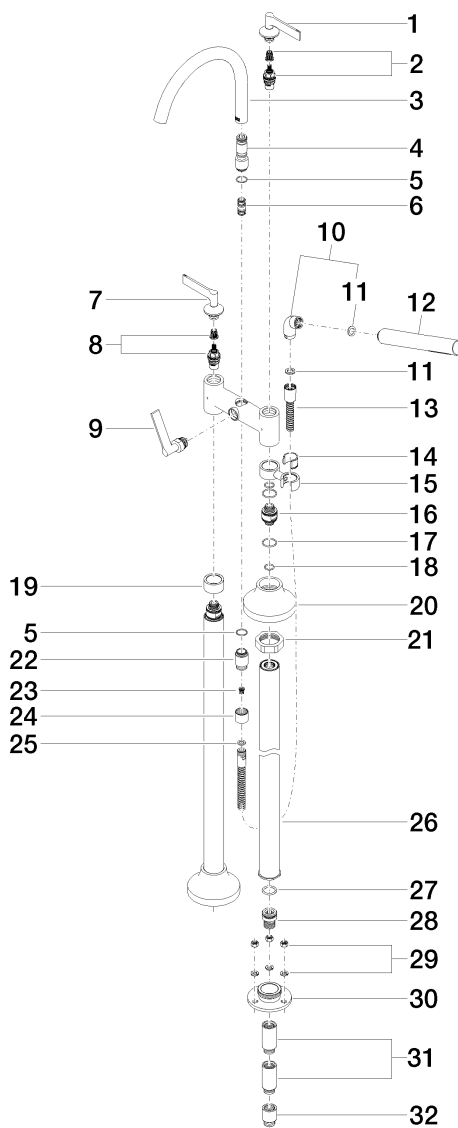

Product specifications

- **221 mm projection**
- pivotable spout 360°
- hand shower: normal flow
- spout: circular, air-enriched flow
- hand shower with anti-scale system
- rotary diverter for bath/shower
- total height 920 mm
- stand pipes height 628 mm
- height up to aerator 816 mm
- slide-on rosettes Ø 100 mm
- gauge 150 mm
- metal shower hose 1250mm with integrated anti-twist protection
- pivotable shower holder on the right foot

- max. hand shower flow 7.6 l/min
- max. spout flow rate 25.2 l/min

Intrinsic protection against back flow.

Surfaces

- chrome 25943819-00
- platinum matt 25943819-06
- 25943819-99

Accessories required

- Concealed floor mounting; 35 944 970

Exploded assembly drawing

Order quantity

No.	Article number	Name	Installation quantity
1	90208001201ff	handle (cold)	1
2	9090031300090	top	1
3	90282231700ff	spout	1
4	092403273ff	nipple	1
5	09141003290	seal	1
6	9021100110090	diverter	1
7	90208001301ff	handle (hot)	1
8	9090031310090	top	1
9	90208001502ff	diverter	1
10	04240418900ff	nipple	1
11	09142000290	seal	2
12	28013979ff0010	shower	1
13	093002072ff	hose	1
14	09184003590	sleeve	1
15	04281002901ff	holder	1
16	0929050212090	nipple	2
17	09141011290	seal	4
18	09141005590	seal	4
19	092810028ff	sleeve	1
20	90278001900ff	rosette	2
21	092330040-07	nut	2
22	092403121ff	nipple	2
23	09230113190	back-flow preventer	1
24	092102143ff	sleeve	1
25	09142002690	seal	1
26	04282200920ff	connection	2
27	09141008190	seal	2
28	092403094-07	nipple	2
29	0423100230090	fixing set	6

Vaia Two-hole bath mixer for free-standing assembly with hand shower set

Article number: 25943819

30	093011130-07	connection	2
31	0924030811090	extension	4
32	09240308090	extension	2

Flow rate chart