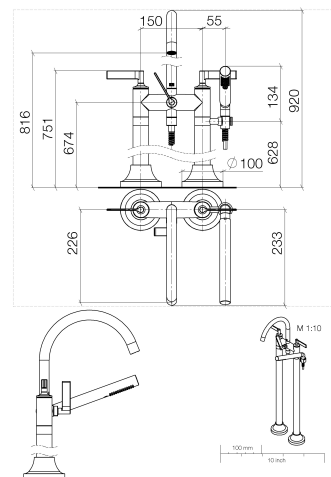

Product specifications

- **221 mm projection**
- pivotable spout 360°
- hand shower: normal flow
- spout: circular, air-enriched flow
- hand shower with anti-scale system
- rotary diverter for bath/shower
- total height 920 mm
- stand pipes height 628 mm
- height up to aerator 816 mm
- slide-on rosettes Ø 100 mm
- gauge 150 mm
- metal shower hose 1250mm with integrated anti-twist protection
- pivotable shower holder on the right foot

- max. hand shower flow 7.6 l/min
- max. spout flow rate 25.2 l/min

Intrinsic protection against back flow.

Surfaces

- chrome 25943819-00
- platinum matt 25943819-06
- 25943819-99

Accessories required

- Concealed floor mounting; 35 944 970

Exploded assembly drawing

Order quantity

No.	Article number	Name	Installation quantity
1	90208001201ff	handle (cold)	1
2	9090031300090	top	1
3	90282231700ff	spout	1
4	092403273ff	nipple	1
5	09141003290	seal	1
6	9021100110090	diverter	1
7	90208001301ff	handle (hot)	1
8	9090031310090	top	1
9	90208001502ff	diverter	1
10	04240418900ff	nipple	1
11	09142000290	seal	2
12	28013979ff0010	shower	1
13	093002072ff	hose	1
14	09184003590	sleeve	1
15	04281002901ff	holder	1
16	0929050212090	nipple	2
17	09141011290	seal	4
18	09141005590	seal	4
19	092810028ff	sleeve	1
20	90278001900ff	rosette	2
21	092330040-07	nut	2
22	092403121ff	nipple	2
23	09230113190	back-flow preventer	1
24	092102143ff	sleeve	1
25	09142002690	seal	1
26	04282200920ff	connection	2
27	09141008190	seal	2
28	092403094-07	nipple	2
29	0423100230090	fixing set	6

Vaia Two-hole bath mixer for free-standing assembly with hand shower set

Article number: 25943819

30	093011130-07	connection	2
31	0924030811090	extension	4
32	09240308090	extension	2

Flow rate chart