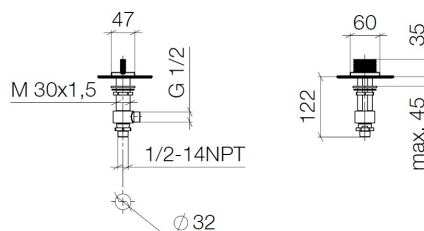

Product specifications

- hole diameter 32 mm
- rosette 60 x 47 mm

Surfaces

- chrome 20006706-00
- platinum matt 20006706-06

Exploded assembly drawing

Order quantity

No.	Article number	Name	Installation quantity
1	90207005307ff	handle	1
2	0417110455290	side panel	1
3	9090031520090	top	1
4	0423100327890	fixing set	1
5	0417110231090	distributor	1
6	09301105990	disc	1
7	09231001290	nut	1

Flow rate chart