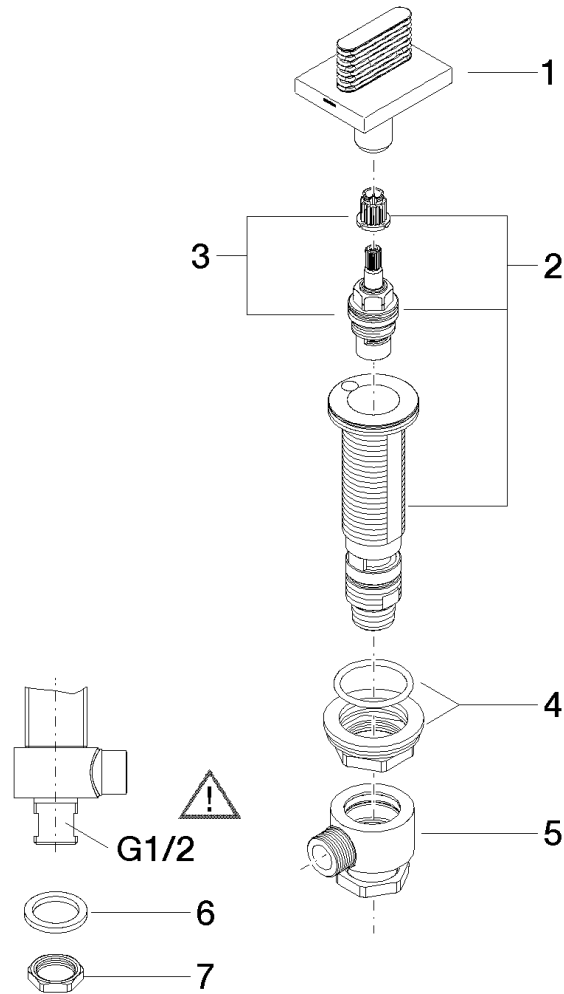

Product specifications

- hole diameter 32 mm
- rosette 60 x 47 mm

Surfaces

- chrome 20006706-00
- platinum matt 20006706-06

Exploded assembly drawing

Order quantity

No.	Article number	Name	Installation quantity
1	90207005307ff	handle	1
2	0417110455290	side panel	1
3	9090031520090	top	1
4	0423100327890	fixing set	1
5	0417110231090	distributor	1
6	09301105990	disc	1
7	09231001290	nut	1

Flow rate chart