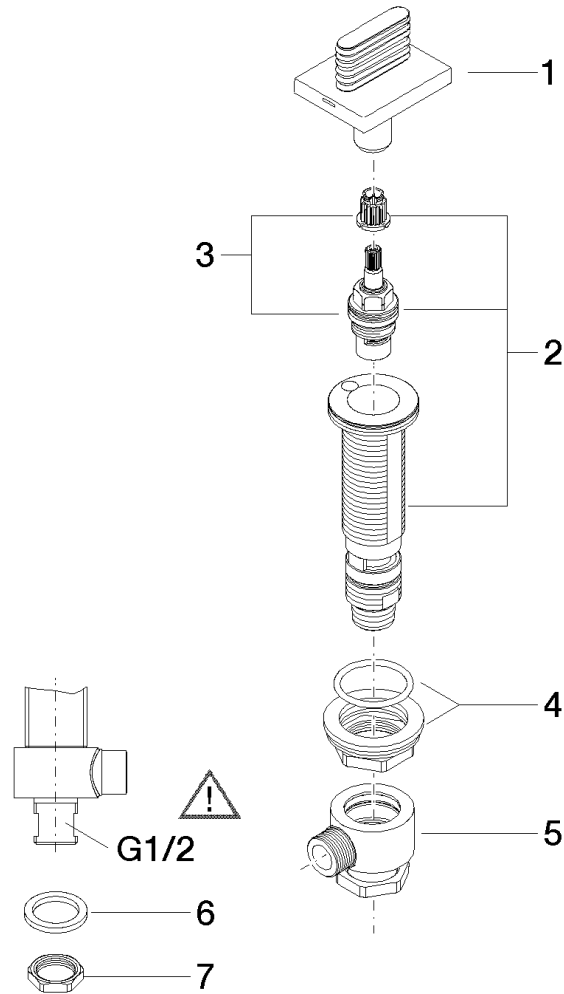

Product specifications

- 1-1/4" hole diameter
- Flange 2-3/8" x 1-7/8"

(ADA)

Surfaces

- chrome 20005705-00
- matt platinum 20005705-06

Exploded assembly drawing

Order quantity

No.	Article number	Name	Installation quantity
1	90207005506ff	handle	1
3	0417110455390	side panel	1
3	9090031530090	top	1
4	0423100327890	fixing set	1
5	0417110231090	distributor	1
6	09301105990	disc	1
7	09231001290	nut	1