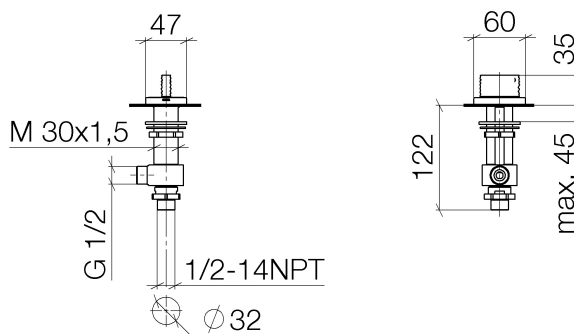

Product specifications

- 1-1/4" hole diameter
- Flange 2-3/8" x 1-7/8"

(ADA)

Surfaces

- chrome 20005705-00
- matt platinum 20005705-06

Exploded assembly drawing

Order quantity

No.	Article number	Name	Installation quantity
1	90207005506ff	handle	1
3	0417110455390	side panel	1
3	9090031530090	top	1
4	0423100327890	fixing set	1
5	0417110231090	distributor	1
6	09301105990	disc	1
7	09231001290	nut	1