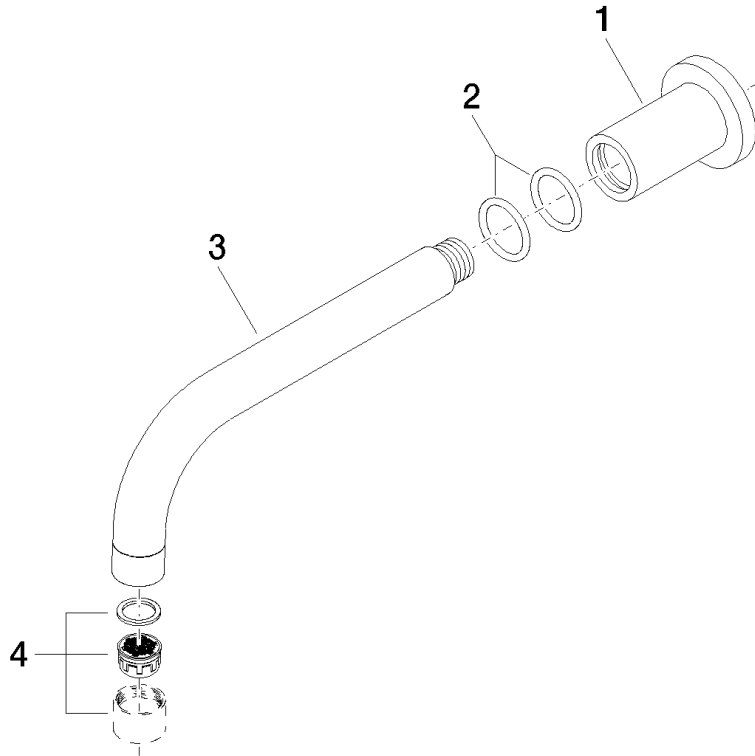

Exploded assembly drawing

Order quantity

No.	Article number	Name	Installation quantity
1	092789009ff	rosette	1
2	09141002590	seal	2
3	04282219800ff	spout	1
4	90230102400ff	aerator	1