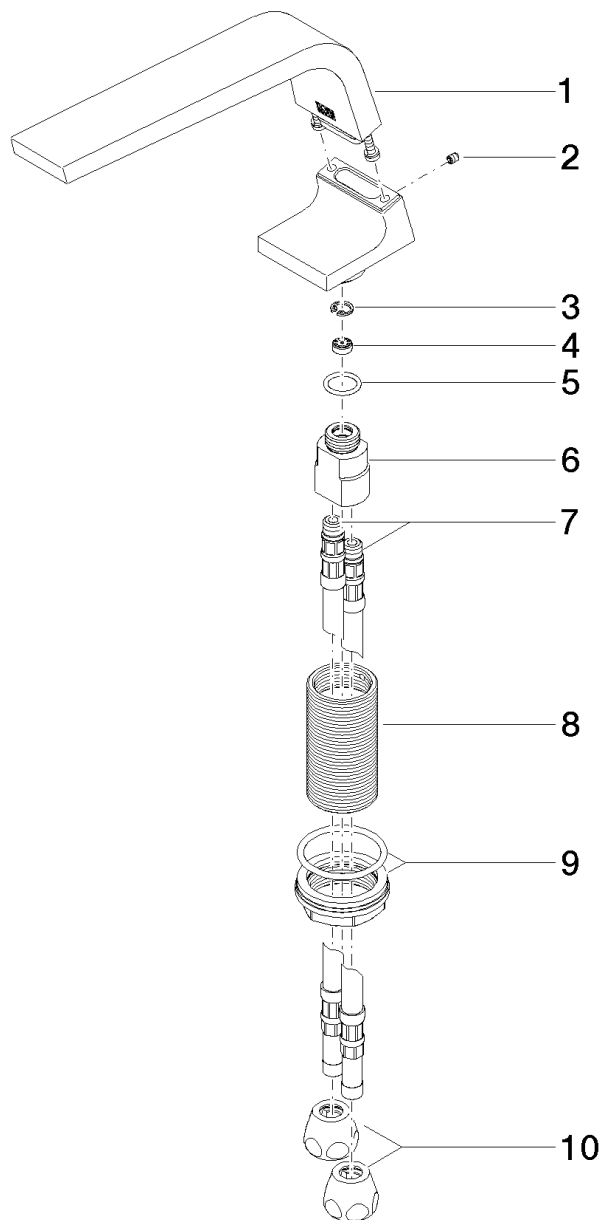

**Touchfree Deck-mounted basin spout**  
Article number: 13714705

**Exploded assembly drawing**

## Touchfree Deck-mounted basin spout

Article number: 13714705

### Order quantity

No.	Article number	Name	Installation quantity
1	90117000200ff	spout	1
2	09311104490	pin	1
3	09160101690	ring	1
4	09230103490	flow reducer	1
5	09141013090	seal	1
6	0911100551090	connection	1
7	0430040160090	hose	2
8	09300120890	connection	1
9	0423100440690	fixing set	1
10	04233004000ff	threaded connector	2

**Flow rate chart**