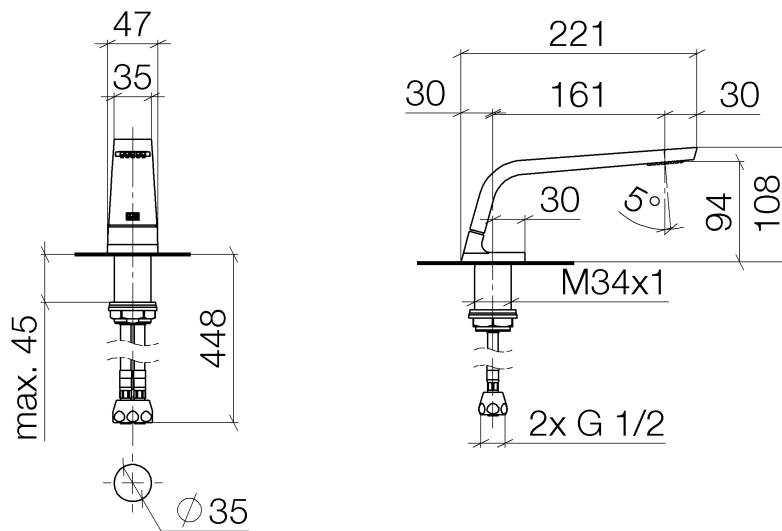

**Touchfree Deck-mounted basin spout**  
Article number: 13714705

**Exploded assembly drawing**

## Touchfree Deck-mounted basin spout

Article number: 13714705

### Order quantity

No.	Article number	Name	Installation quantity
1	90117000200ff	spout	1
2	09311104490	pin	1
3	09160101690	ring	1
4	09230103490	flow reducer	1
5	09141013090	seal	1
6	0911100551090	connection	1
7	0430040160090	hose	2
8	09300120890	connection	1
9	0423100440690	fixing set	1
10	04233004000ff	threaded connector	2

**Flow rate chart**