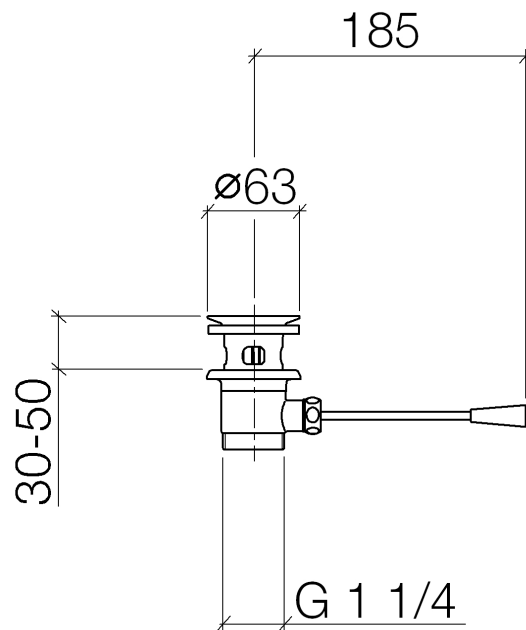

Generic miscellaneous articles Pop-up waste with knee lever 1 1/4"
Article number: 10300970

Exploded assembly drawing

Generic miscellaneous articles Pop-up waste with knee lever 1 1/4"

Article number: 10300970

Order quantity

No.	Article number	Name	Installation quantity
1	90110102600ff	cup	1
2	04312001600ff	plug	1
3	0428100260090	accessories	1
4	09140302590	seal	1
5	091101023ff	cup	1
6	09140504090	seal	1
7	093109055ff	pull-rod	1
8	09301104990	disc	1
9	092330003ff	nut	1
10	092001040ff	handle	1