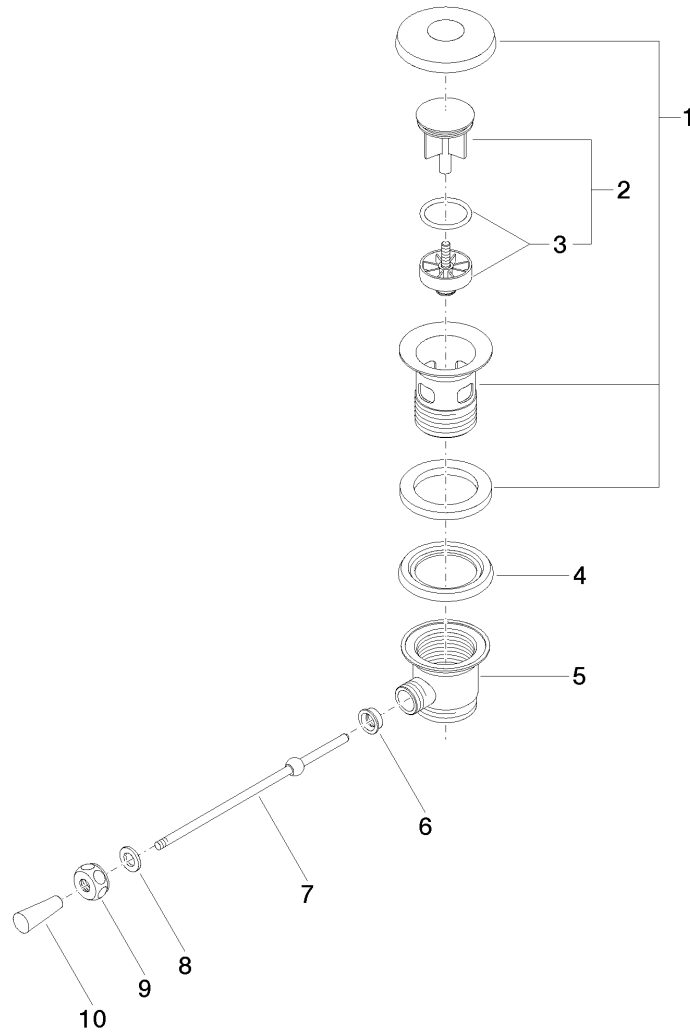

Generic miscellaneous articles Pop-up waste with knee lever 1 1/4"
Article number: 10300970

Exploded assembly drawing

Generic miscellaneous articles Pop-up waste with knee lever 1 1/4"

Article number: 10300970

Order quantity

No.	Article number	Name	Installation quantity
1	90110102600ff	cup	1
2	04312001600ff	plug	1
3	0428100260090	accessories	1
4	09140302590	seal	1
5	091101023ff	cup	1
6	09140504090	seal	1
7	093109055ff	pull-rod	1
8	09301104990	disc	1
9	092330003ff	nut	1
10	092001040ff	handle	1