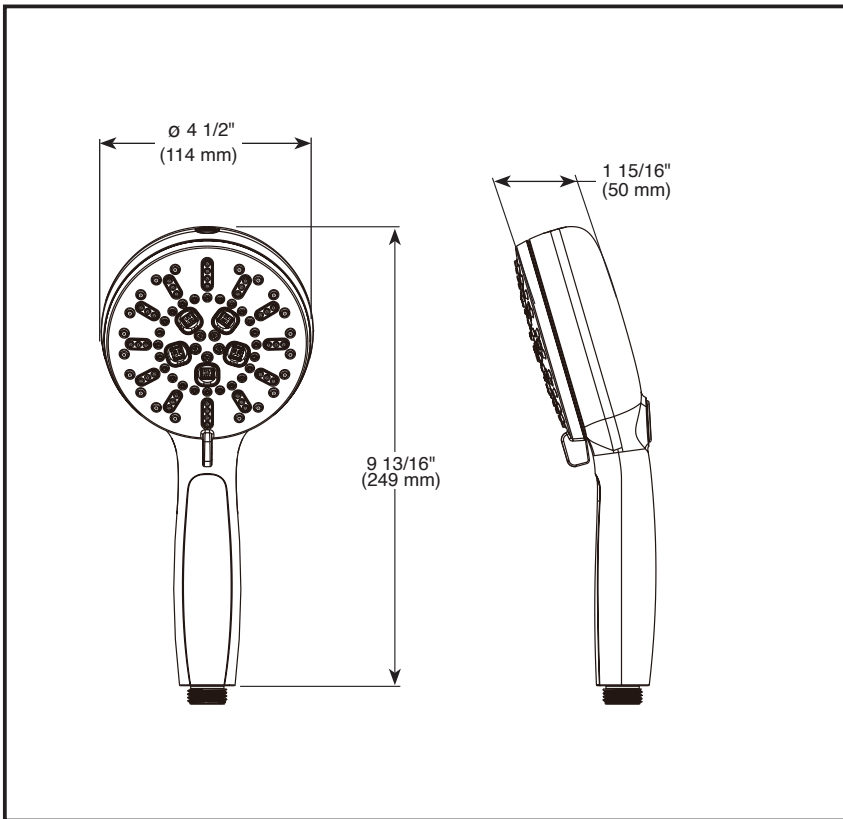

Submitted Model No.: _____

Specific Features: _____

▲ Designate proper finish suffix

see what Delta can do™

HAND SHOWER

■ 7-Spray Setting Hand Shower

FEATURES:

- Touch-Clean® Nozzles
- H2OKinetic® Technology Hand Shower
- Power clean spray setting

STANDARD SPECIFICATIONS:

- Maximum 1.75 gpm @ 80 psi, 6.6 L/min @550 kPa
- Hand held shower with 7 spray settings
- Easy turn dial to change hand shower spray settings, includes pause, a non-positive shut-off
- Certified dual check valves for backflow prevention
- Power cleaning spray by pressing the button on the top of body

COMPLIES WITH:

- ASME A112.18.1 / CSA B125.1 ◆
- EPA WaterSense®

◆ Your Delta Faucet handshower incorporates a backflow protection system that has been tested to be in compliance with ASME A112.18.3 and ASME A112.18.1 / CSA B125.1. It incorporates two certified check valves in series, which operate independently and are integral, non-serviceable parts of the wand assembly.