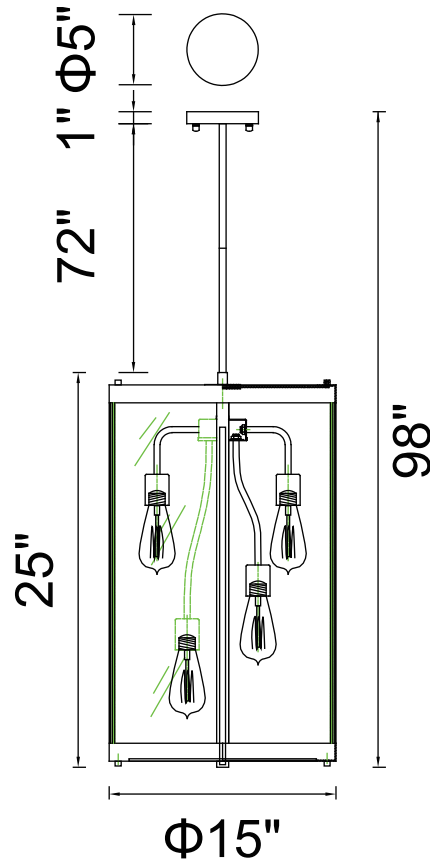

PROJECT: \_\_\_\_\_

FIXTURE TYPE: \_\_\_\_\_

LOCATION: \_\_\_\_\_

CONTACT/PHONE: \_\_\_\_\_

|            |                 |
|------------|-----------------|
| Item       | 9855P15-5-133   |
| Collection | SOURIS          |
| Finish     | Reddish Brown   |
| Glass      | Clear           |
| Crystal    | -----           |
| Input      | 120V AC,60HZ,AC |

|             |       |
|-------------|-------|
| Shade       | ----- |
| Length/Dia. | 15"   |
| Width/Ext.  | ----- |
| Height      | 25"   |
| Maximum     | ----- |
| Lumens      | ----- |

|              |       |
|--------------|-------|
| Light Source | E26   |
| Bulb Info.   | 5×60W |
| Included     | ----- |
| Dimmable     | Yes   |
| Color        | ----- |
| Weight       |       |