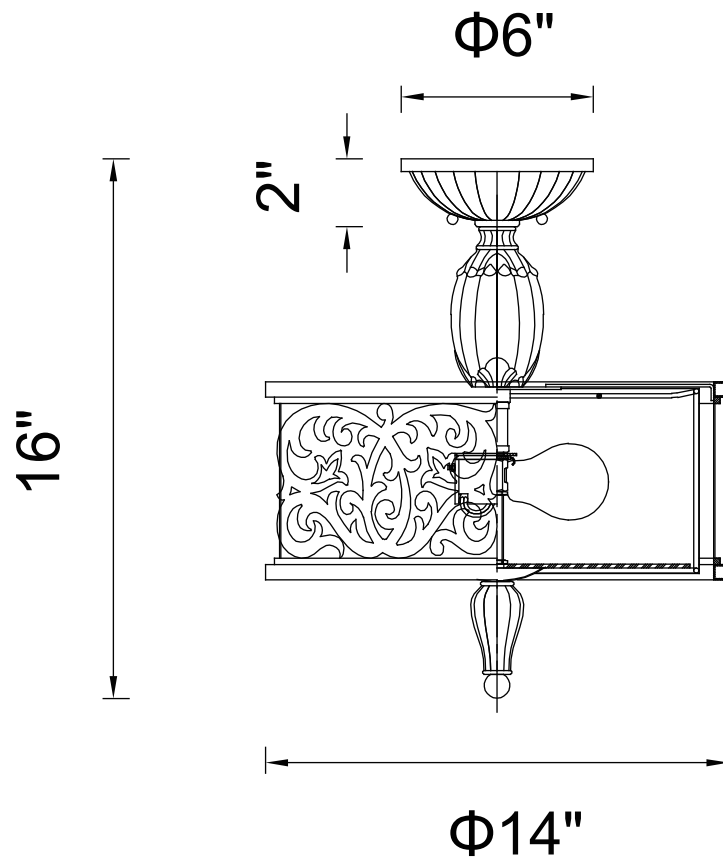

PROJECT: _____

FIXTURE TYPE: _____

LOCATION: _____

CONTACT/PHONE: _____

Item	9807C14-3-116
Collection	NICOLE
Finish	Brushed Chocolate
Glass	-----
Crystal	-----
Input	120V AC,60HZ,AC

Shade	-----
Length/Dia.	14"
Width/Ext.	-----
Height	16"
Maximum	-----
Lumens	-----

Light Source	E26
Bulb Info.	3×60W
Included	-----
Dimmable	Yes
Color	-----
Weight	