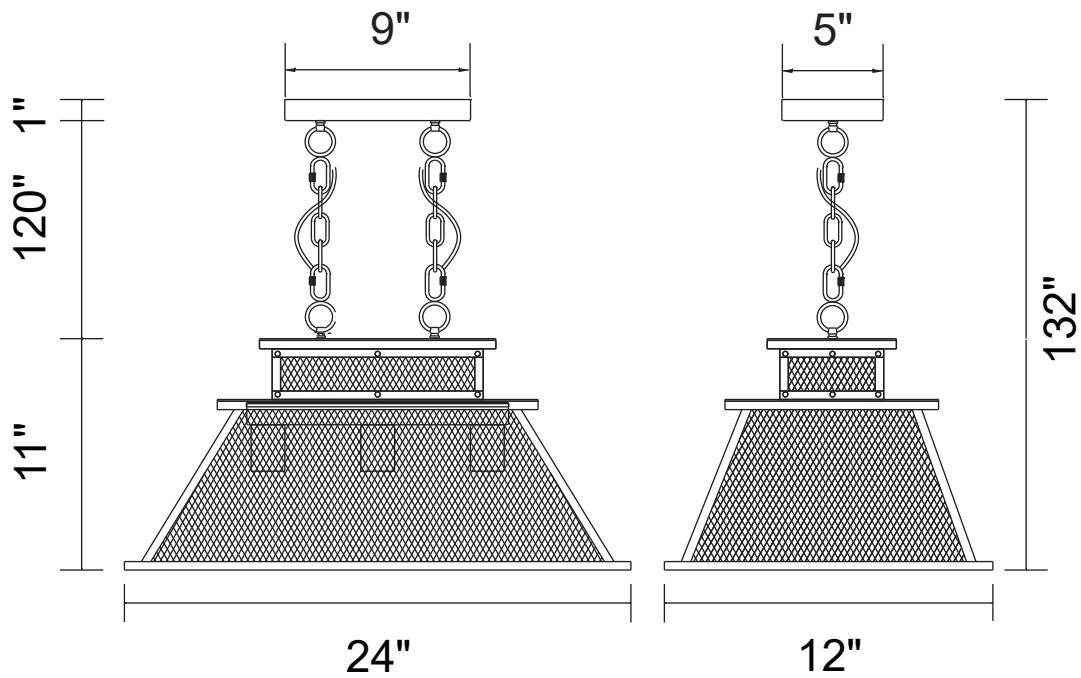

PROJECT: \_\_\_\_\_

FIXTURE TYPE: \_\_\_\_\_

LOCATION: \_\_\_\_\_

CONTACT/PHONE: \_\_\_\_\_

Item	9745P24-3-219
Collection	SAVILL
Finish	Reddish Black
Glass	-----
Crystal	-----
Input	120V AC,60HZ,AC

Shade	-----
Length/Dia.	24"
Width/Ext.	12"
Height	11"
Maximum	132"
Lumens	-----

Light Source	E26
Bulb Info.	3×60W
Included	-----
Dimmable	Yes
Color	-----
Weight	-----