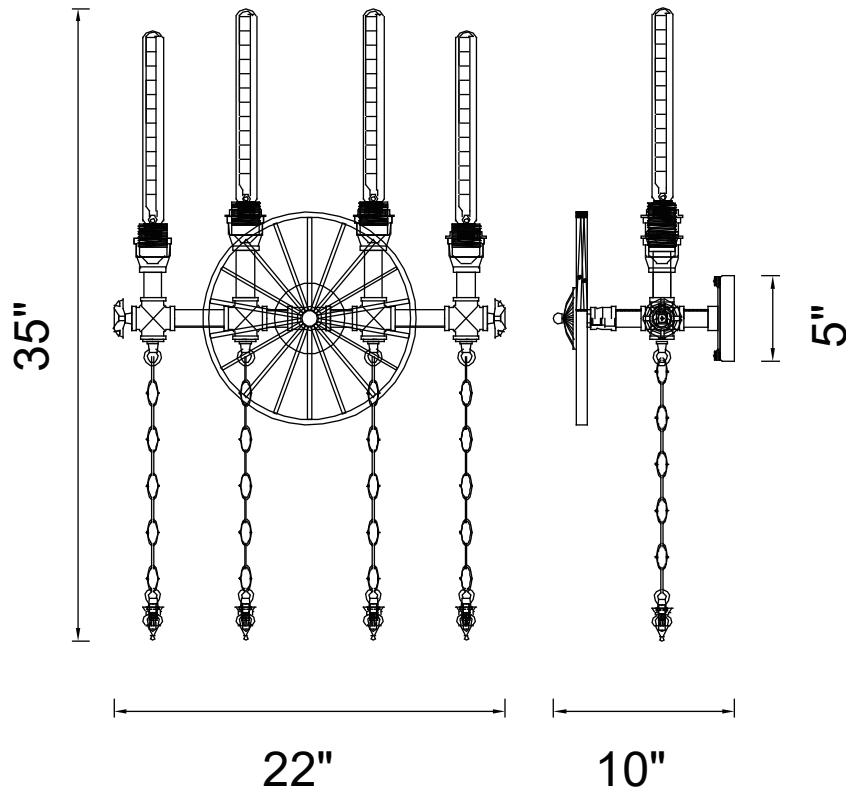

PROJECT: _____

FIXTURE TYPE: _____

LOCATION: _____

CONTACT/PHONE: _____

Item	9694W22-4-187
Collection	RIO
Finish	Gray
Glass	-----
Crystal	-----
Input	120V AC,60HZ,AC

Shade	-----
Length/Dia.	22"
Width/Ext.	10"
Height	35"
Maximum	-----
Lumens	-----

Light Source	E26
Bulb Info.	4×60W
Included	-----
Dimmable	Yes
Color	-----
Weight	