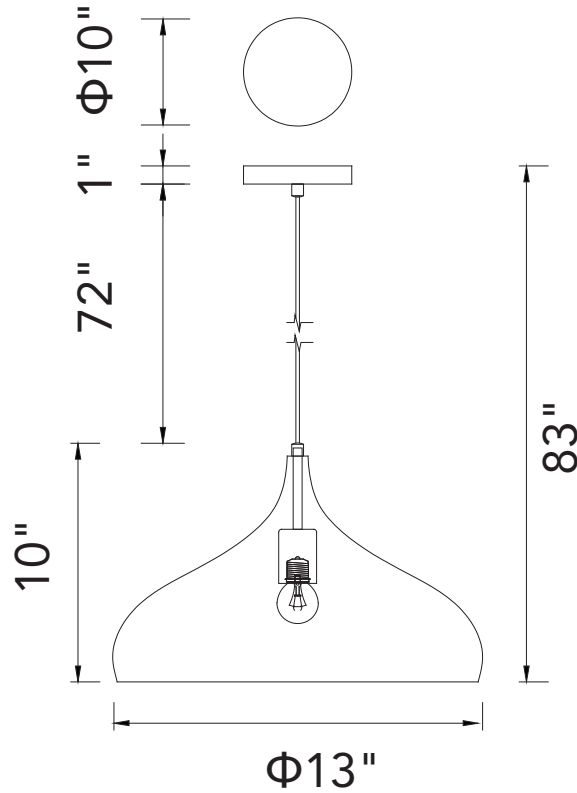

PROJECT: _____
 FIXTURE TYPE: _____
 LOCATION: _____
 CONTACT/PHONE: _____

Item	9633P13-1-101
Collection	DYNAMIC
Finish	Black
Glass	-----
Crystal	-----
Input	120V AC, 60HZ

Shade	-----
Length/Dia.	13"
Width/Ext.	13"
Height	10"
Maximum	83"
Lumens	-----

Light Source	E26
Bulb Info.	1x60W
Included	-----
Dimmable	Yes
Color	-----
Weight	3.5 Lbs