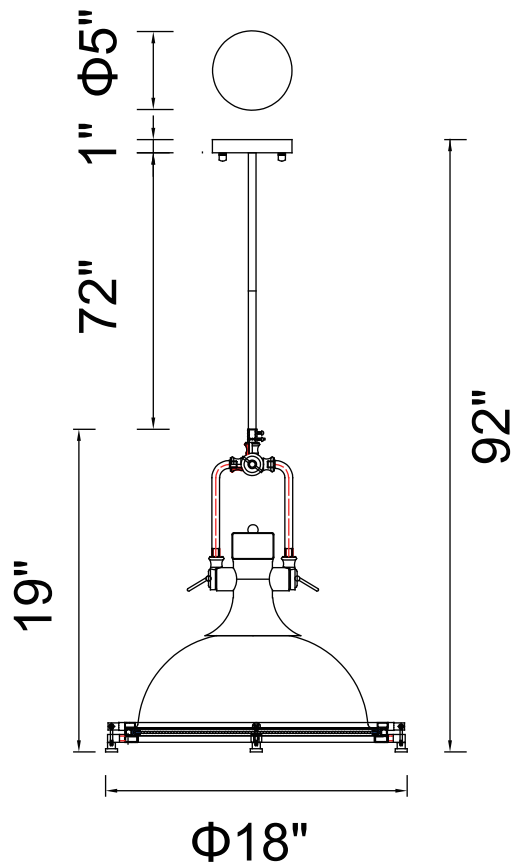

PROJECT: \_\_\_\_\_

FIXTURE TYPE: \_\_\_\_\_

LOCATION: \_\_\_\_\_

CONTACT/PHONE: \_\_\_\_\_

Item	9602P17-1-601
Collection	SHOW
Finish	Chrome
Glass	-----
Crystal	-----
Input	120V AC,60HZ,AC

Shade	-----
Length/Dia.	17"
Width/Ext.	-----
Height	21"
Maximum	92"
Lumens	-----

Light Source	E26
Bulb Info.	1×60W
Included	-----
Dimmable	Yes
Color	-----
Weight	