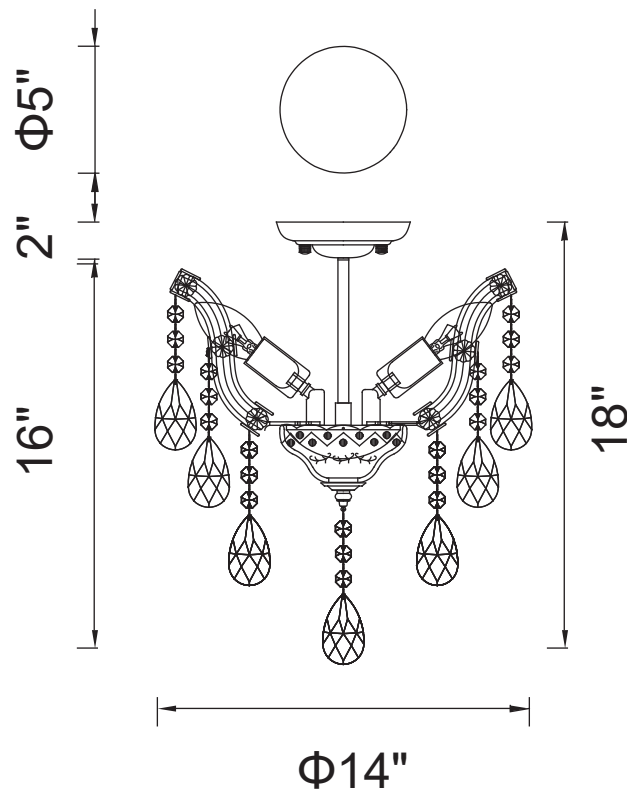

PROJECT: _____

FIXTURE TYPE: _____

LOCATION: _____

CONTACT/PHONE: _____

Item	8418C14C-4
Collection	PAYTON
Finish	Chrome
Glass	-----
Crystal	Smoke
Input	120V AC,60HZ,AC

Shade	-----
Length/Dia.	14"
Width/Ext.	-----
Height	16"
Maximum	18"
Lumens	-----

Light Source	E12
Bulb Info.	4x60W
Included	-----
Dimmable	Yes
Color	-----
Weight	