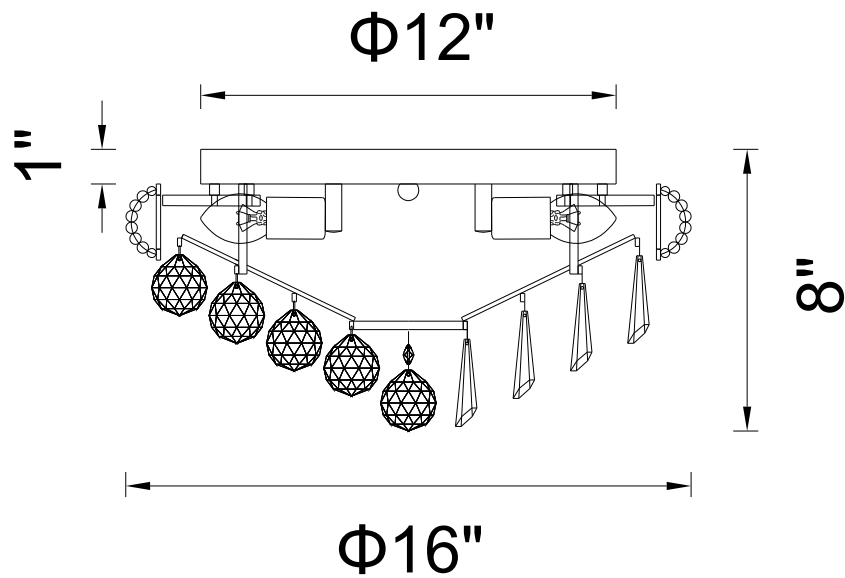

PROJECT: \_\_\_\_\_

FIXTURE TYPE: \_\_\_\_\_

LOCATION: \_\_\_\_\_

CONTACT/PHONE: \_\_\_\_\_

Item	8040C16C
Collection	KINGDOM
Finish	Chrome
Glass	-----
Crystal	Clear
Input	120V AC,60HZ,AC

Shade	-----
Length/Dia.	16"
Width/Ext.	-----
Height	8"
Maximum	-----
Lumens	-----

Light Source	E12
Bulb Info.	6×60W
Included	-----
Dimmable	Yes
Color	-----
Weight	