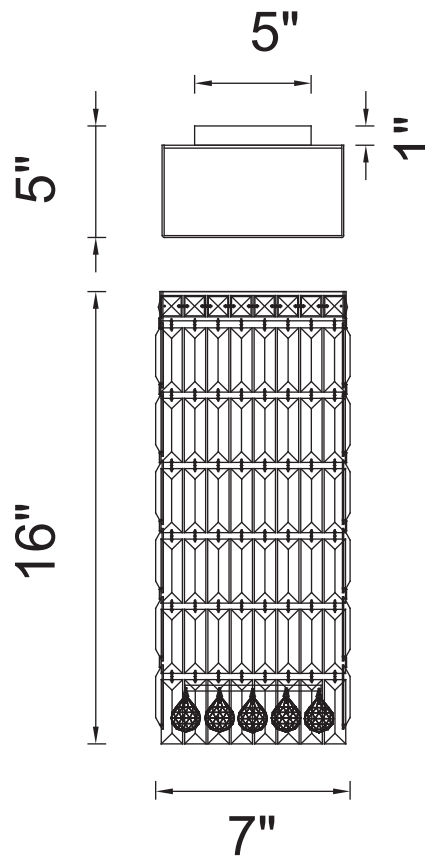

PROJECT: \_\_\_\_\_

FIXTURE TYPE: \_\_\_\_\_

LOCATION: \_\_\_\_\_

CONTACT/PHONE: \_\_\_\_\_

Item	8007W7C
Collection	COLOSSEUM
Finish	Chrome
Glass	-----
Crystal	Clear
Input	120V AC,60HZ,AC

Shade	-----
Length/Dia.	7"
Width/Ext.	5"
Height	16"
Maximum	-----
Lumens	-----

Light Source	E12
Bulb Info.	4×60W
Included	-----
Dimmable	Yes
Color	-----
Weight	