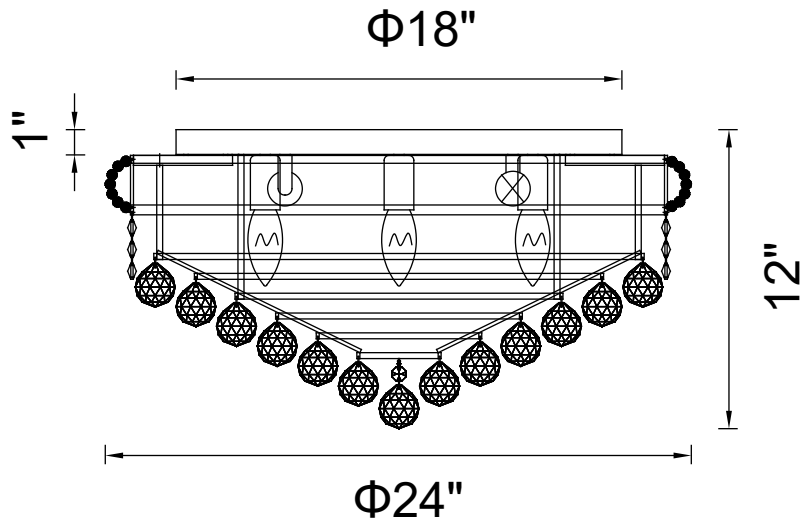

PROJECT: \_\_\_\_\_

FIXTURE TYPE: \_\_\_\_\_

LOCATION: \_\_\_\_\_

CONTACT/PHONE: \_\_\_\_\_

Item	8001C24G
Collection	KINGDOM
Finish	Gold
Glass	-----
Crystal	Clear
Input	120V AC,60HZ,AC

Shade	-----
Length/Dia.	24"
Width/Ext.	-----
Height	12"
Maximum	-----
Lumens	-----

Light Source	E12
Bulb Info.	13×60W
Included	-----
Dimmable	Yes
Color	-----
Weight	